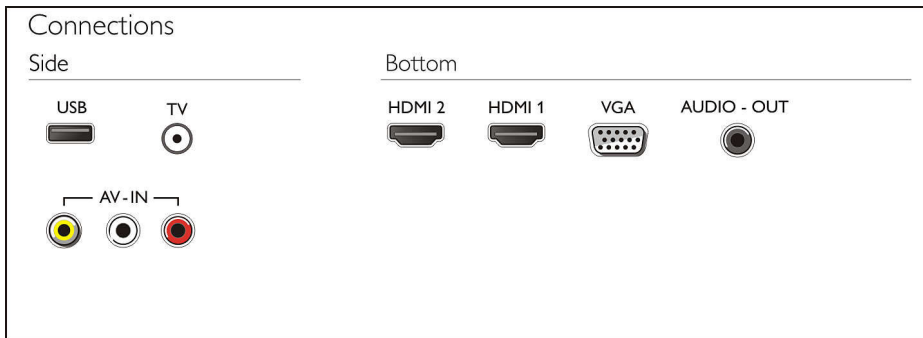

Issue date 2023-10-16

Version: 5.0.1

EAN: 87 18863 01337 3

© 2023 Koninklijke Philips N.V.
All Rights reserved.

Specifications are subject to change without notice.
Trademarks are the property of Koninklijke Philips N.V.
or their respective owners.

www.philips.com