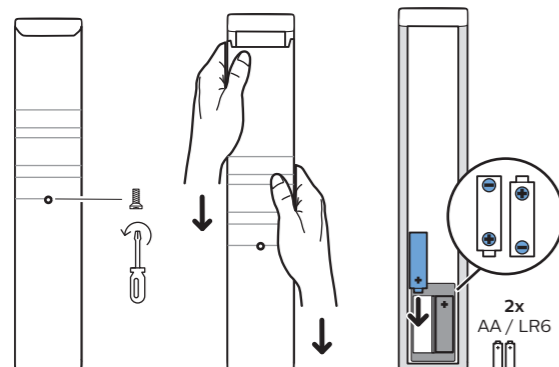

www.philips.com/support
6214U Series
User Manual

Envision Peripherals Inc.
47490 Seabridge Drive
Fremont, CA 94538
Tel. 510-770-9988
© 2021 Koninklijke Philips N.V. All rights reserved.
Philips and the Philips Shield Emblem are registered trademarks of Koninklijke Philips N.V. and are used under license from Koninklijke Philips N.V.