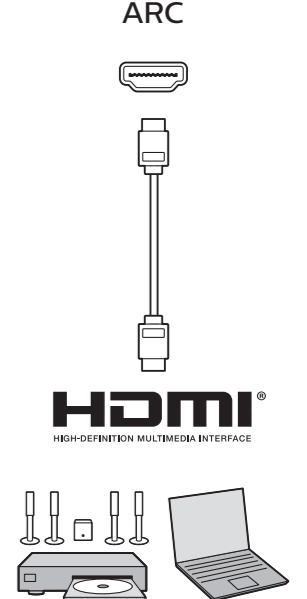

www.philips.com/support
6214U Series
User Manual

Envision Peripherals Inc.
47490 Seabridge Drive
Fremont, CA 94538
Tel. 510-770-9988
© 2021 Koninklijke Philips N.V. All rights reserved.
Philips and the Philips Shield Emblem are registered trademarks of Koninklijke Philips N.V. and are used under license from Koninklijke Philips N.V.