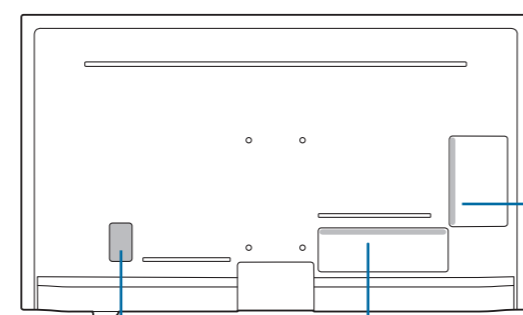

POWER

NETWORK

TV ANTENNA

12V DC OUT

DIGITAL AUDIO OUT

8Ω AUDIO OUT

USB 2

HDMI 3/4 ARC