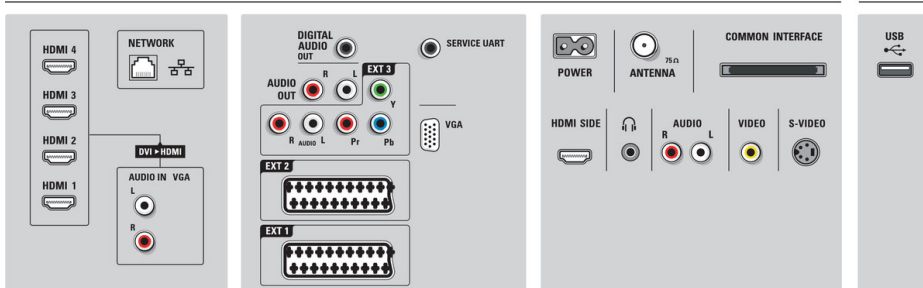

Connectivity

- Ext 1 Scart: Audio L/R, CVBS in, RGB
- Ext 2 Scart: Audio L/R, CVBS in, RGB
- Ext 3: YPbPr, Audio L/R in, VGA PC-in
- Front/Side connections: USB
- PC network link: DLNA 1.0 certified
- Other connections: A/V Audio L/R in (value), Analogue audio Left/Right out, S-Video in, Composite video (CVBS) input, HDMI, Headphone out, S/PDIF out (coaxial), Common Interface Plus (CI+)
- HDMI 1: HDMI v1.3a
- HDMI 2: HDMI v1.3a
- HDMI 3: HDMI v1.3a
- HDMI 4: HDMI v1.3a
- EasyLink (HDMI-CEC): One touch play, EasyLink, Pixel link, Remote control pass-through, System audio control, System standby

Power

- Ambient temperature: 5°C to 35°C
- Mains power: AC 220-240 V +/- 10%
- Power consumption (typical): 116 W
- Standby power consumption: < 0.15 W

Dimensions

- Set dimensions (W x H x D): 1265 x 792 x 100 mm
- Set dimensions with stand (H x D): 853 x 310 mm
- Stand width: 550 mm
- Product weight: 40.6 kg
- Product weight (+stand): 50 kg
- Box dimensions (W x H x D): 1391 x 1073 x 368 mm
- VESA wall mount compatible: 400 x 400 mm

Accessories

- Included accessories: Tabletop swivel stand, RF antenna cable, Power cord, Quick start guide, Warranty certificate, Remote Control, Batteries for remote control, Legal and safety brochure, Net TV brochure
- Optional accessories: Smart level wallmount SQM6175, DVB-S module PFS0001*

Rear connectors

Issue date 2022-04-26

Version: 9.4.10

12 NC: 8670 000 51985
EAN: 87 12581 47933 6

© 2022 Koninklijke Philips N.V.
All Rights reserved.

Specifications are subject to change without notice.
Trademarks are the property of Koninklijke Philips N.V.
or their respective owners.

www.philips.com

* 200 Hz Clear LCD displays 200 scenes per second by combining advanced 100 Hz technology with scanning backlight @ 50% duty cycle.
* 8 days EPG, service not available in all countries
* DVB-T, supported in selected countries only
* DVB-C in selected countries and for selected operators only. Most up to date information is available on the type plate of the TV.
* Net TV, service offering is dependent on country and subject to terms of use.
* Optional Philips DVB-S module required (part no. PFS0001, only available in Germany, Austria and Switzerland)