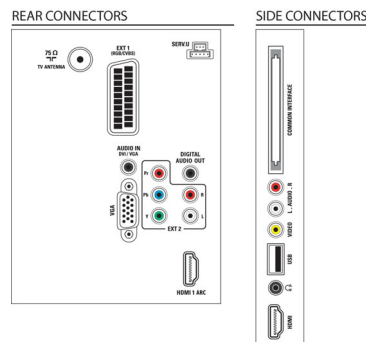

Convenience

- Electronic Program Guide: 8 day Electronic Program Guide
- Ease of Installation: Channel installation wizard, Settings assistant wizard

- Ease of Use: One-stop Home button, Onscreen Usermanual
- Screen Format Adjustments: 4:3, Autofill, Autozoom, Movie expand 14:9, Movie expand 16:9, Subtitle Zoom, Super Zoom, Unscaled, Widescreen
- Teletext: 1000 page Smart Text
- Firmware upgradeable: Firmware auto upgrade wizard, Firmware upgradeable via USB

Tuner/Reception/Transmission

- Digital TV: DVB-C MPEG2*, DVB-C MPEG4*, DVB-T MPEG2*, DVB-T MPEG4*
- Video Playback: NTSC, PAL, SECAM

Power

- Mains power: 220-240V; 50Hz
- Ambient temperature: 5 °C to 35 °C
- Energy Label Class: C
- Eu Energy Label power: 72 W
- Annual energy consumption: 105 kWh
- Standby power consumption: 0.3W
- Power Saving Features: Eco mode, Eco settings menu, Light sensor, Picture mute (for radio)
- Presence of lead: Yes*

Dimensions

- Box dimensions (W x H x D): 1000 x 610 x 160 mm
- Set dimensions (W x H x D): 795.6 x 508.4 x 93 mm
- Set dimensions with stand (W x H x D): 795.6 x 557.6 x 221.4 mm
- Product weight: 8.35 kg
- Product weight (+stand): 10 kg
- Weight incl. Packaging: 12.7 kg
- Compatible wall mount: 200 x 200mm

Accessories

- Included accessories: Power cord, Remote Control, 2 x AAA Batteries, Table top stand, User Manual, Quick start guide, Warranty Leaflet

Issue date 2019-06-22

Version: 3.2.4

12 NC: 8670 000 78207
EAN: 87 12581 60769 2

© 2019 Koninklijke Philips N.V.
All Rights reserved.

Specifications are subject to change without notice.
Trademarks are the property of Koninklijke Philips N.V.
or their respective owners.

www.philips.com

* The TV supports DVB reception for 'Free to air' broadcast. Specific DVB operators may not be supported. An up to date list can be found in the FAQ section of the Philips support website. For some operators Conditional Access and subscription are required. Contact your operator for more information.

* 8 days EPG, service not available in all countries

* Energy consumption in kWh per year, based on the power consumption of the television operating 4 hours per day for 365 days. The actual energy consumption will depend on how the television is used.

* This television contains lead only in certain parts or components where no technology alternatives exist in accordance with existing exemption clauses under the RoHS Directive.