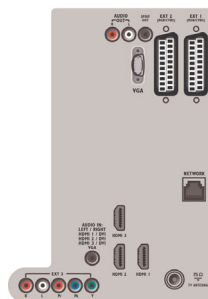

Connectivity

- Ext 1 Scart: Audio L/R, CVBS in, RGB
- Ext 2 Scart: Audio L/R, CVBS in, RGB

- Ext 3: YPbPr, Audio L/R in
- Front / Side connections: HDMI v1.3, S-video in, CVBS in, Audio L/R in, Headphone Out, USB
- PC network link: DLNA 1.0 certified
- Other connections: Analog audio Left/Right out, PC Audio in, PC-In VGA, S/PDIF out (coaxial), Common Interface Plus (CI+), Common Interface
- HDMI 1: HDMI v1.3
- HDMI 2: HDMI v1.3
- HDMI 3: HDMI v1.3
- EasyLink (HDMI-CEC): One touch play, Remote control pass-through, System audio control, System standby

Power

- Ambient temperature: 5 °C to 35 °C
- Mains power: 220 - 240V, 50Hz
- Power consumption (typical): 116 W
- Standby power consumption: 0.15 W

Dimensions

- Set dimensions (W x H x D): 886 x 542 x 88 mm
- Set dimensions with stand (W x H x D): 886 x 598 x 260 mm
- Weight incl. Packaging: 22.7 kg
- Product weight: 14.5 kg
- Product weight (+stand): 18.7 kg
- Box dimensions (W x H x D): 1111 x 644 x 265 mm
- VESA wall mount compatible: 200 x 200 mm

Accessories

- Included accessories: Tabletop swivel stand, Power cord, Quick start guide, User Manual, Warranty certificate, Remote Control, Batteries for remote control

Rear connectors

Side

Issue date 2019-06-28