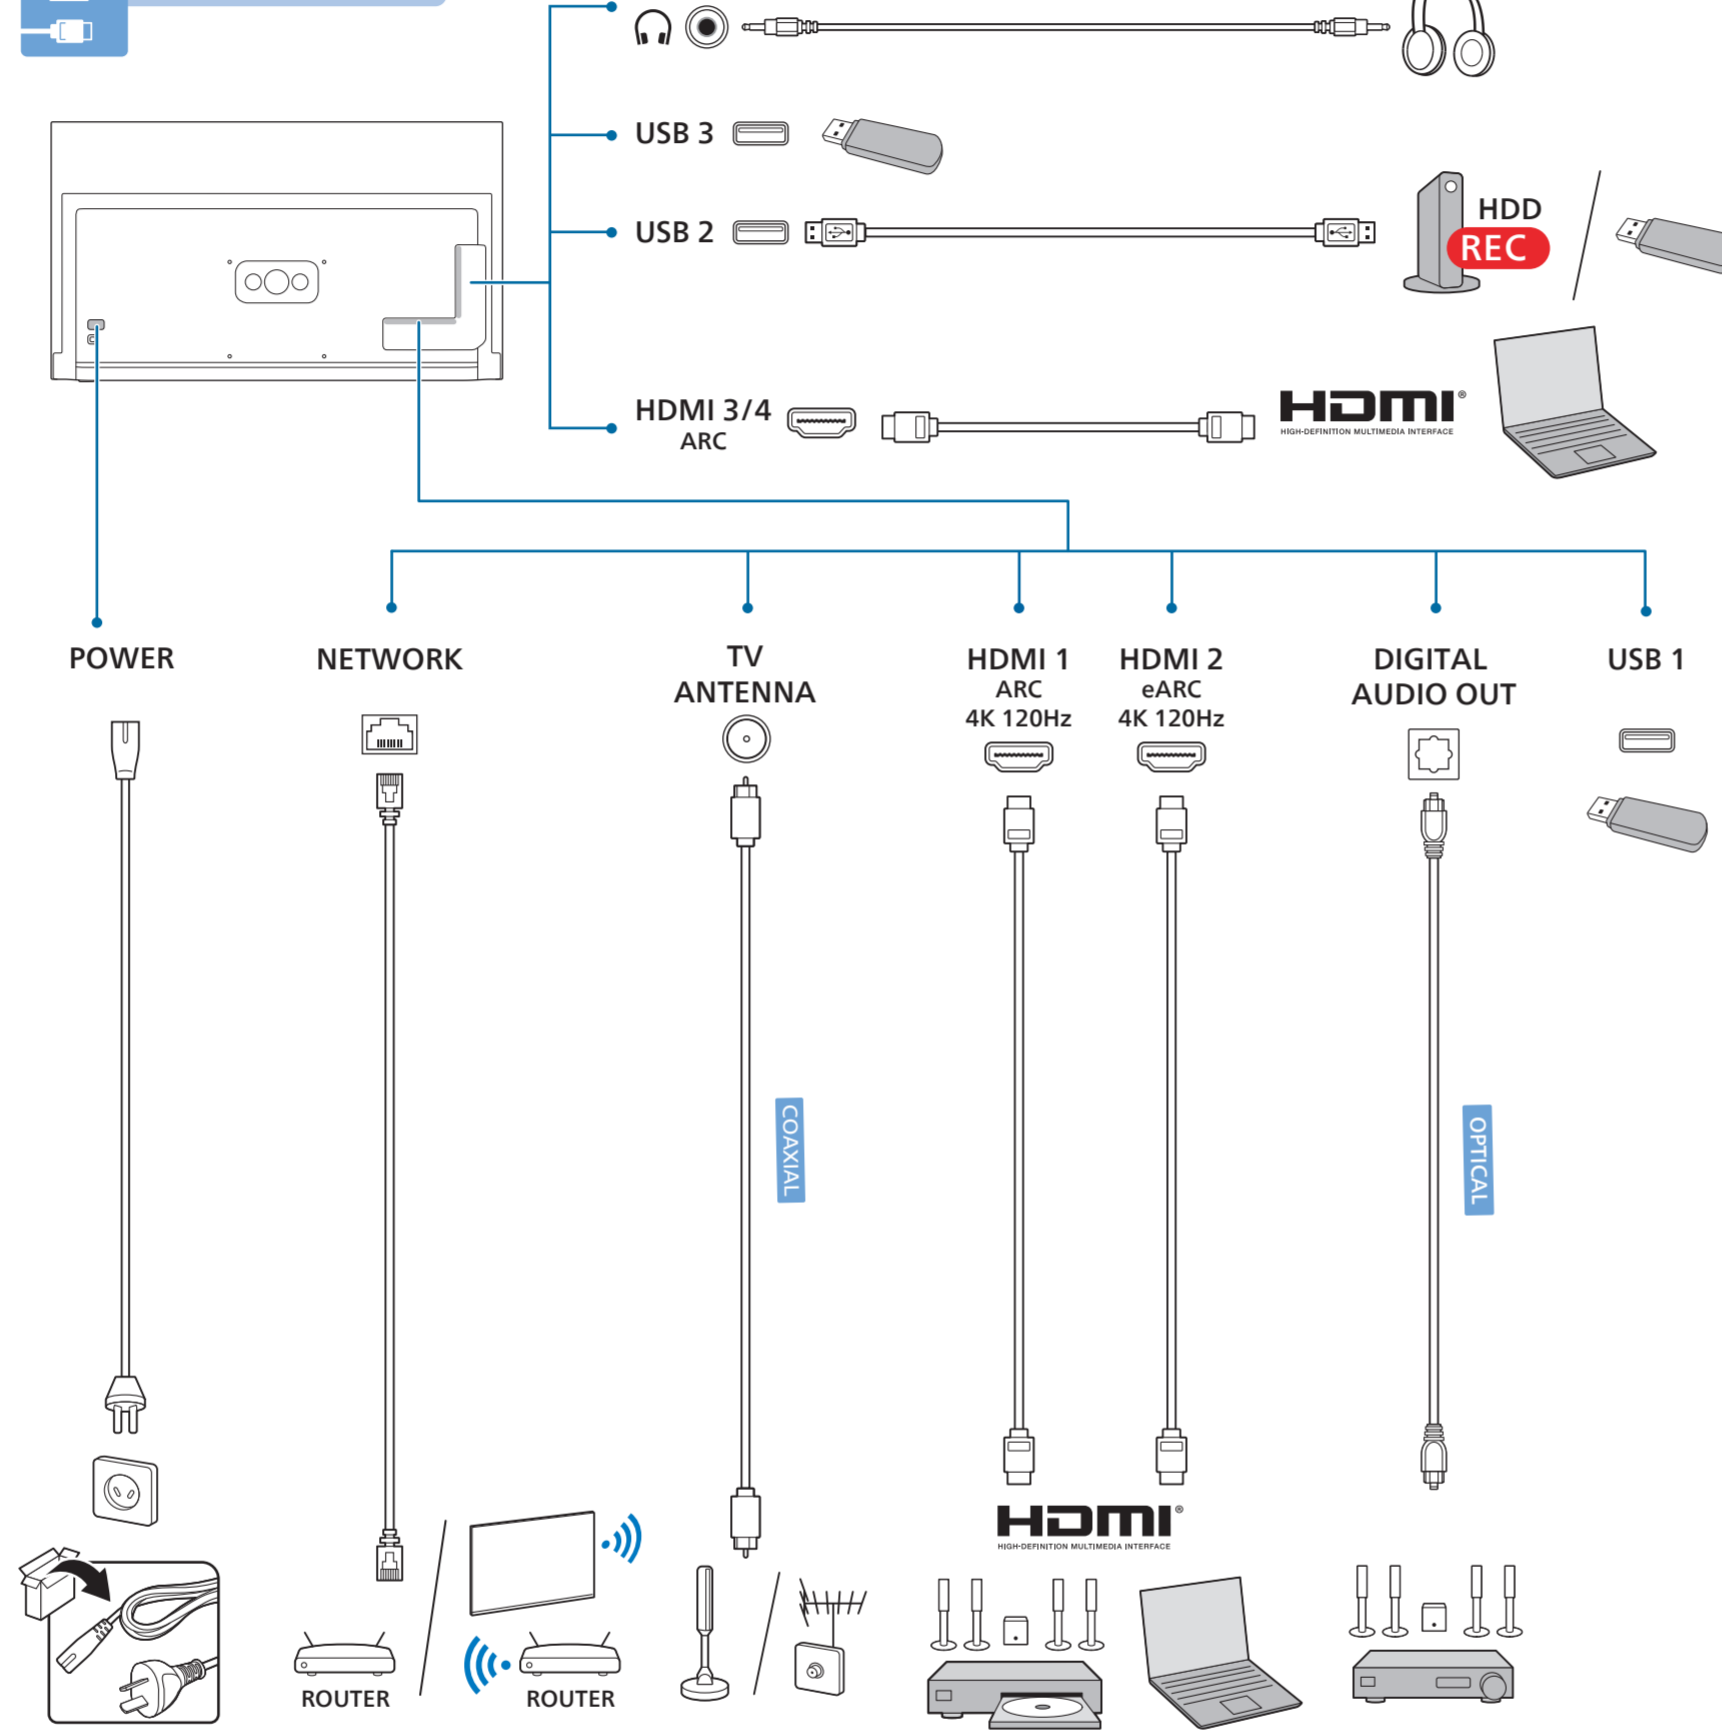

OLED707 : 65"