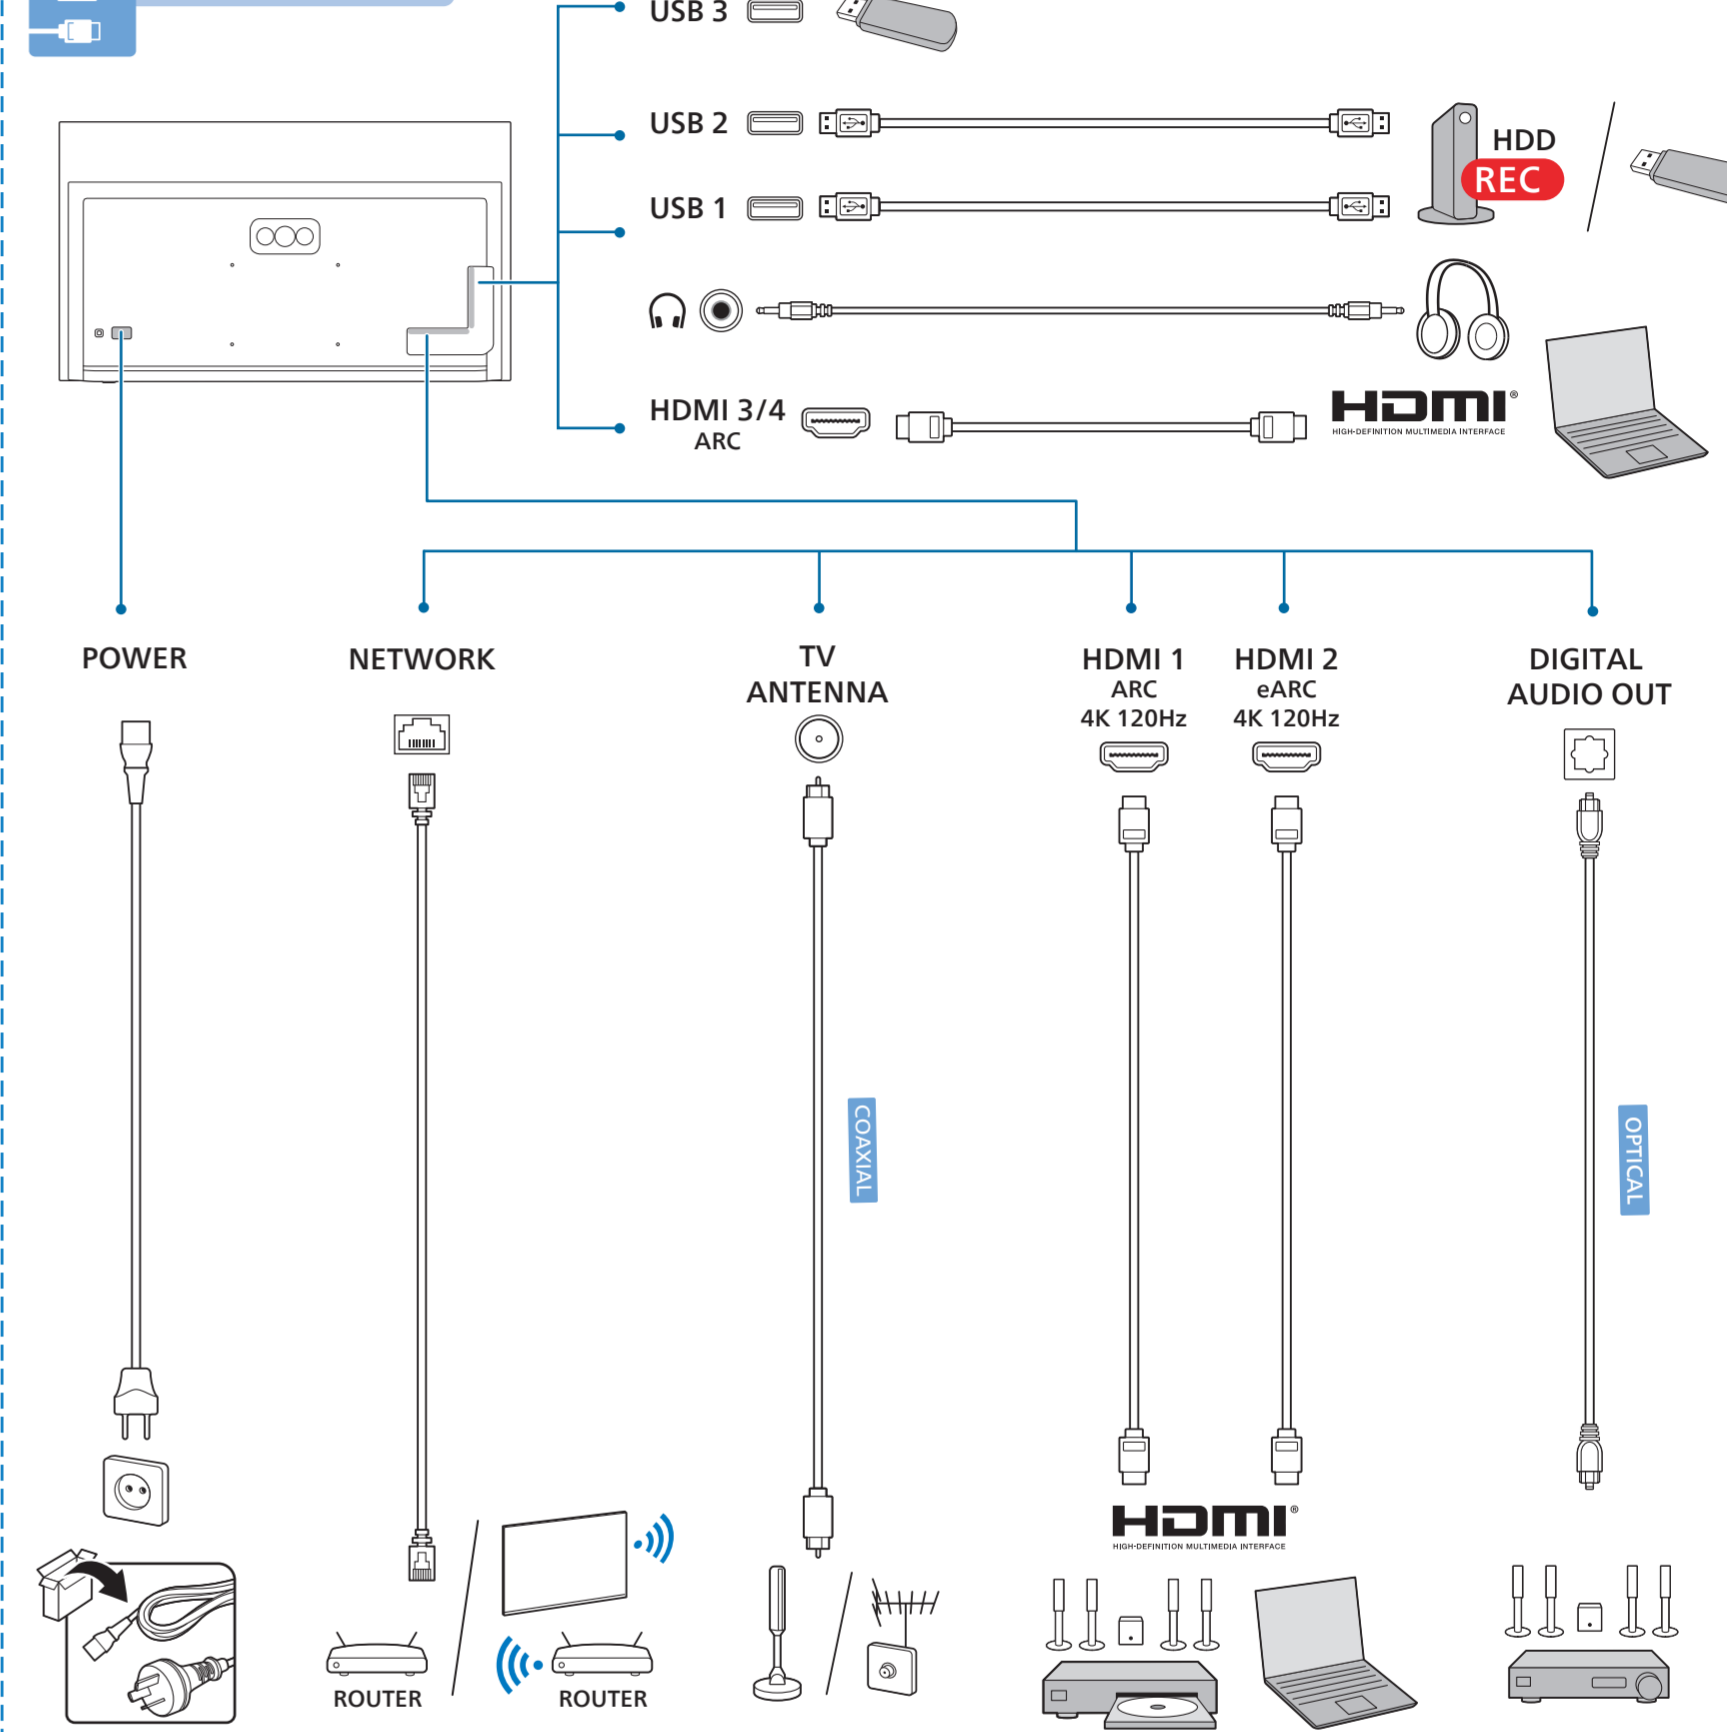

OLED807 : 77"