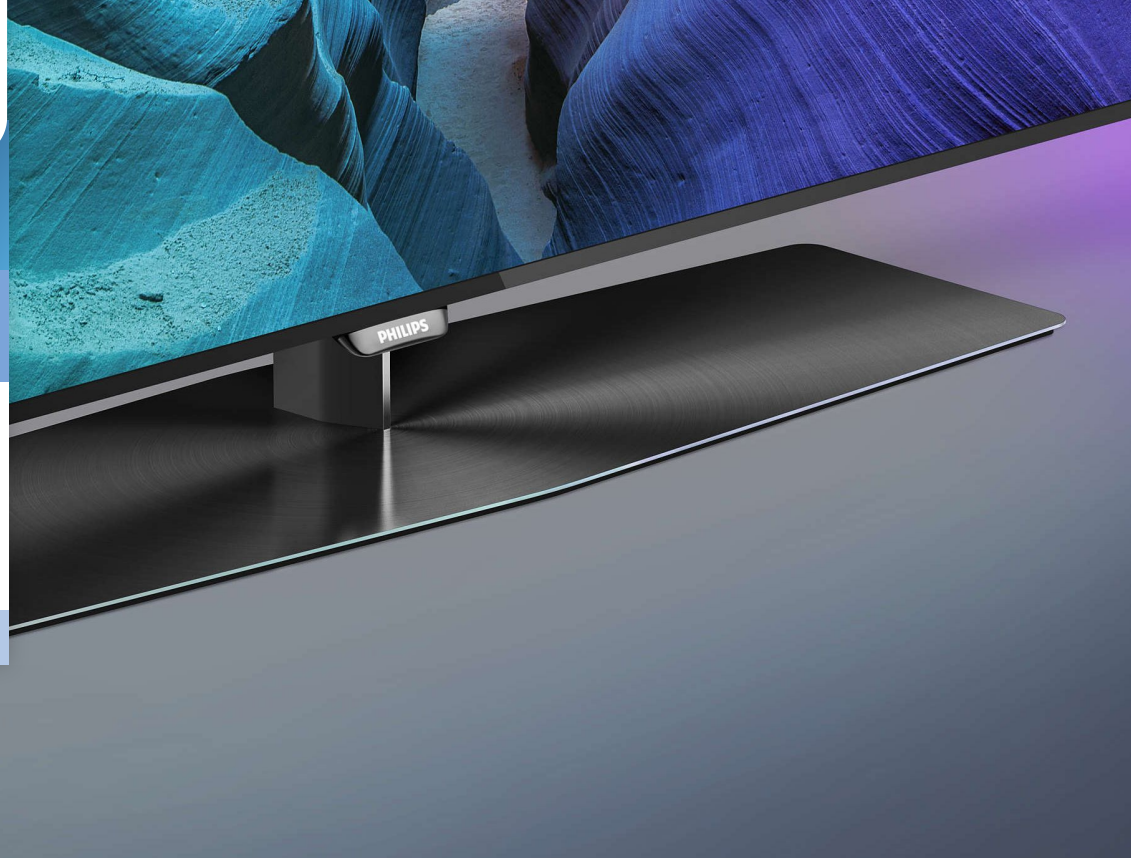

# PHILIPS

Aluminum Central  
stand

for Philips TVs

PTS840

## A different look for your TV

Position your TV to your liking

Give your TV a new look with the Philips PTS840 Central Stand. Our designer's chose subtle, sophisticated colors and finishes and combined them with authentic, quality materials like aluminum to create a stand design that matches your TV.

### **Designed around you**

- Brushed aluminum stand makes a timeless statement
- Modern design complements today's interior
- Freedom to place your TV wherever you want

### Brushed aluminum stand

A TV with presence. Because real metal makes a quality statement in your home, our designers used classic brushed aluminum for the stand to match the solid metal facing at the front of your TV.