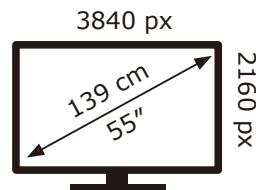

82 kWh/1000h

ABCDEF**G**
HDR
138 kWh/1000h