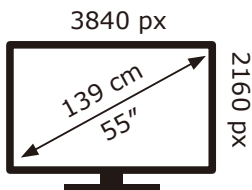

PHILIPS

55PUS8857/12

82 kWh/1000h

ABCDEF**G**
HDR
 138 kWh/1000h

2019/2013

PHILIPS

55PUS8857/12

82 kWh/1000h