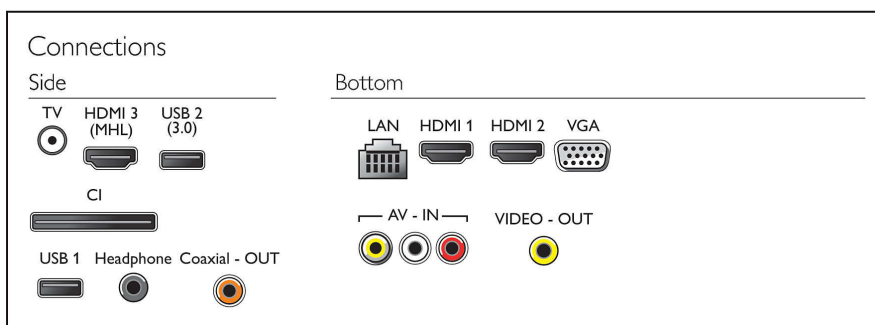

Processing

- Processing Power: Quad Core

Sound

- Output power (RMS): 16W
- Sound Enhancement: Auto Volume Leveler

Connectivity

- Number of HDMI connections: 3
- EasyLink (HDMI-CEC): One touch play, Device Auto Power OFF, INlink Control, TV Auto Power On
- Number of USBs: 2
- Wireless connection: Wi-Fi Direct, Wi-Fi 802.11n 2x2 integrated
- Other connections: Antenna IEC75, CI+1.3 certified, Ethernet-LAN RJ-45, Audio L/R in, Audio in (VGA/DVI), Headphone out, PC-In VGA

Accessories

- Included accessories: Remote Control, Table top stand, Power cord, Quick start guide, Warranty Leaflet

Dimensions

- Set Width: 1243 mm
- Set Height: 720 mm
- Set Depth: 81 mm
- Product weight: 13.5 kg
- Set width (with stand): 1243 mm
- Set height (with stand): 776 mm
- Set depth (with stand): 258 mm
- Product weight (+stand): 14 kg
- Box width: 1355 mm
- Box height: 824 mm
- Box depth: 175 mm
- Weight incl. Packaging: 17 kg
- Wall mount compatible: 300 x 200 mm