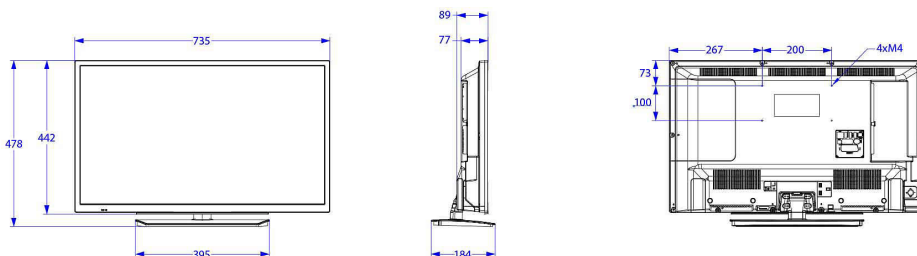

Connectivity Enhancements

- EasyLink (HDMI CEC): One touch play, System Standby, RC pass through

Design

- Colour: Black

Dimensions

- Set Width: 735 mm
- Set Height: 442 mm
- Set Depth: 77/89 mm
- Product weight: 5.1 kg

www.philips.com

- Set width (with stand): 735 mm
- Set height (with stand): 478 mm
- Set depth (with stand): 184 mm
- Product weight (+stand): 5.6 kg
- Wall-mount compatible: M4, 200 x 100 mm

* Availability of features will depend on implementation chosen by integrator.
* Typical on-mode power consumption measured according to IEC62087 Ed 2. The actual energy consumption will depend on how the TV is used.
* This television contains lead only in certain parts or components where no technology alternatives exist in accordance with existing exemption clauses under the RoHS Directive.