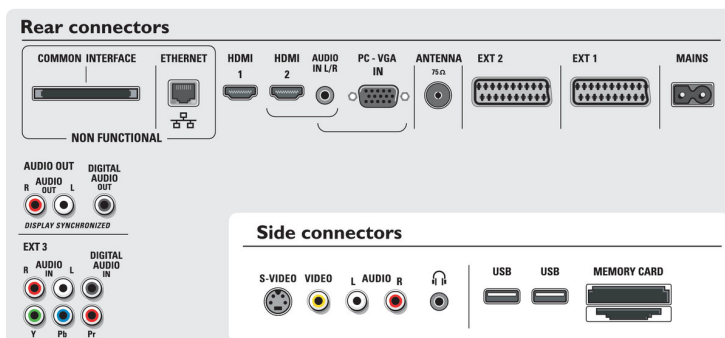

- Ext 5: HDMI
- Ext 6: VGA PC-in, Audio L/R in
- Front / Side connections: Audio L/R in, CVBS in, Headphone out, S-video in, 2x USB, Multi-slot memory card reader
- Other connections: Analog audio Left/Right out, PC-in VGA + Audio L/R in, S/PDIF in (coaxial), S/PDIF out (coaxial)

Power

- Ambient temperature: 5 °C to 40 °C
- Mains power: AC 220 - 240 V +/- 10%
- Power consumption: 241 W
- Standby power consumption: 0.8 W

Dimensions

- Set dimensions (W x H x D): 991 x 707 x 114 mm
- Set dimensions with stand (H x D): 767 x 265 mm
- Weight incl. Packaging: 39 kg
- Product weight: 26 kg
- Box dimensions (W x H x D): 1160 x 923 x 290 mm
- Color cabinet: High Gloss Black
- VESA wall mount compatible: 800 x 200 mm

Accessories

- Included Accessories: Tabletop swivel stand, Wall mounting bracket, RF antenna cable
- Optional accessories: Floor stand

Issue date 2019-06-28

Version: 6.0.8

12 NC: 8670 000 24222
EAN: 87 10895 97551 3