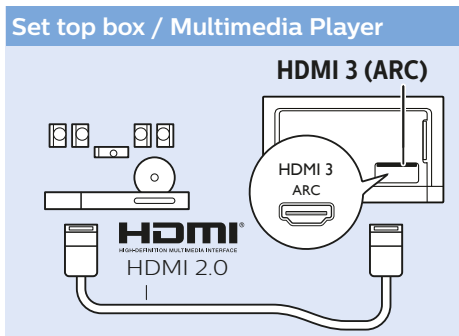

www.philips.com/connectivityguide