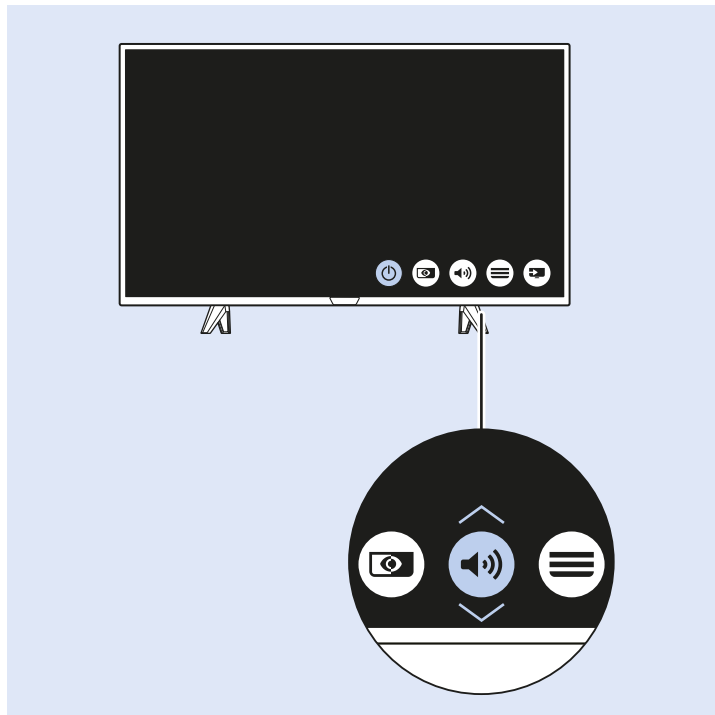

VESA (x, y)

32" 100x100 M4
80cm

49" 400x200 M6
123cm

43" 200x200 M6
108cm

Help

philips.com/support

User Manual

FAQ