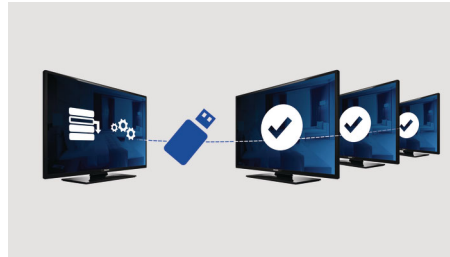

USB Cloning

Provides the ability to easily copy all programming and channel programming settings from one TV into other TV sets in less than a minute. The feature ensures uniformity between TV sets and significantly reduces installation time and costs.