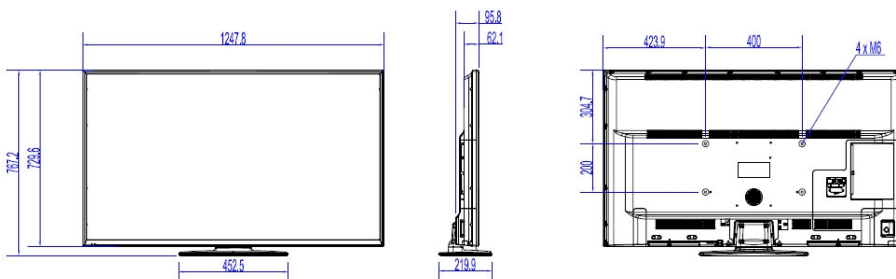

Specifications

Picture/Display

- Display: 4K Ultra HD LED
- Diagonal screen size: 55 inch / 139 cm
- Aspect ratio: 16:9
- Panel resolution: 3840x2160p
- Brightness: 350 cd/m²
- Contrast ratio (typical): 4000
- Viewing angle: 178° (H) / 178° (V)

- Included: Remote Control 22AV1407A/12, 2xAAA Batteries, Warranty Leaflet, Legal and Safety brochure, Tabletop Stand
- Optional: Setup RC 22AV9573A, Remote Control 22AV1601A/12

Power

- Mains power: AC 220-240V; 50-60Hz
- Energy Label Class: A++
- Eu Energy Label power: 60 W
- Annual energy consumption: 87 kW·h
- Standby power consumption: <0.3 W

- Power Saving Features: Eco mode
- Ambient temperature: 5 °C to 45 °C

Dimensions

- Set dimensions (W x H x D): 1248 x 730 x 62/96 mm
- Set dimensions with stand (W x H x D): 1248 x 767 x 220 mm
- Product weight: 13.8 kg
- Product weight (+stand): 14.7 kg
- VESA wall mount compatible: M6, 400 x 200 mm