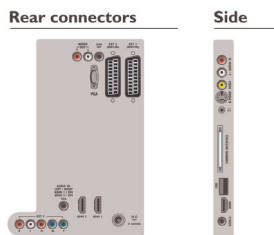

Connectivity

- Ext 1 Scart: Audio L/R, CVBS in, RGB
- Ext 2 Scart: Audio L/R, CVBS in, RGB
- Ext 3: YPbPr, Audio L/R in
- Front / Side connections: HDMI v1.3, S-video in, CVBS in, Audio L/R in, Headphone Out, USB 2.0
- Other connections: Audio constant level out, PC Audio in, PC-In VGA, S/PDIF out (coaxial), Common Interface Plus (CI+), Common Interface
- HDMI 1: HDMI v1.3
- HDMI 2: HDMI v1.3
- EasyLink (HDMI-CEC): One touch play, System info (menu language), Remote control pass-through, System audio control, System standby

Power

- Ambient temperature: 5 °C to 35 °C
- Mains power: 220-240V, 50Hz
- Power consumption (typical): 90 W
- Standby power consumption: 0.15 W

Dimensions

- Set dimensions (W x H x D): 810 x 519 x 95 mm
- Set dimensions with stand (W x H x D): 810 x 570 x 230 mm
- Weight incl. Packaging: 16 kg
- Product weight: 10 kg
- Product weight (+stand): 13 kg
- Box dimensions (W x H x D): 981 x 651 x 199 mm
- VESA wall mount compatible: 200 x 200 mm

Accessories

- Included accessories: Tabletop swivel stand, Power cord, Quick start guide, Warranty certificate, Remote Control, 2 x AAA Batteries

Issue date 2019-11-12

Version: 9.1.3

12 NC: 8670 000 54332
EAN: 87 12581 49180 2