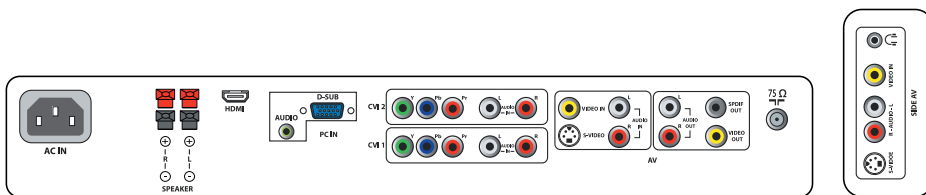

- AV 1: Audio L/R in
- AV 2: Audio L/R in, YPbPr
- AV 3: Audio L/R in, CVBS in, S-Video in
- AV 4: HDMI
- Front / Side connections: Audio L/R in, CVBS in, Headphone Out, S-video in
- Other connections: Analog audio Left/Right out, Composite video (CVBS) out, PC Audio in, PC-In VGA, S/PDIF out (coaxial)

Dimensions

- Set dimensions (W x H x D): 1039 x 700 x 102 mm
- Set dimensions with stand (W x H x D): 1039 x 759 x 256 mm
- Product weight: 21 kg
- Product weight (+stand): 28 kg
- Box dimensions (W x H x D): 1182 x 767 x 363 mm
- Weight incl. Packaging: 36 kg
- VESA wall mount compatible: 400 x 200 mm