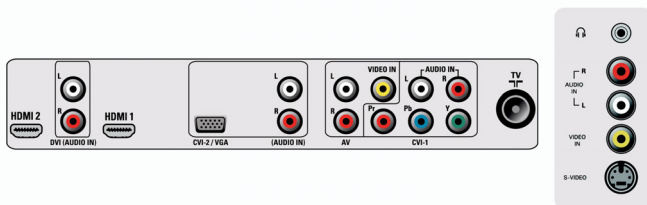

Convenience

- Child Protection: Child Lock
- Clock: Sleep Timer, Wake up Clock
- Ease of Installation: Auto Program Naming, Autostore, Fine Tuning, Program Name, Sorting
- Ease of Use: Program List, Side Control, Smart Picture, Smart Sound
- Picture in Picture: Picture in graphics, Twin page text
- Remote Control: TV, DVD, Multi-functional
- Remote control type: RCFE06FRS00
- Screen Format Adjustments: 4:3, Movie expand 14:9, Movie expand 16:9, Subtitle Zoom, Super Zoom, Widescreen
- Teletext: 10 page Smart Text
- Teletext enhancements: 4 favourite pages, Program information Line
- VESA Mount: 800 x 400 mm

Accessories

- Included accessories: Table top stand, Wall mounting bracket, Power cord, Quick start guide, User Manual, Warranty certificate, Remote Control, Batteries for remote control
- Optional accessories: Floor stand

Dimensions

- Dimensions (with base) (W x H x D): 1249 x 760 x 305 mm
- Dimensions (without base) (W x H x D): 1249 x 697 x 111 mm
- Weight incl. Packaging: 47 kg
- Product weight: 32 kg
- Box dimensions (W x H x D): 1364 x 957 x 330 mm

Power

- Ambient temperature: 5 °C to 40 °C
- Mains power: AC 220 - 240 V +/- 10%
- Power consumption: 90 W Normal Operation W
- Standby power consumption: < 1 W

Stereo system					Transmission system					
NICAM DK	2CS BG	NICAM I	NICAM BG	NICAM LL	PAL BG	PAL D/K	PAL I	SECAM BG	SECAM DK	SECAM LL
•	•	•	•	•	•	•	•	•	•	•

Issue date 2012-01-20

Version: 9.0.12

12 NC: 8670 000 23198
EAN: 87 10895 94305 5

© 2012 Koninklijke Philips Electronics N.V.
All Rights reserved.

Specifications are subject to change without notice.
Trademarks are the property of Koninklijke Philips Electronics N.V. or their respective owners.

www.philips.com