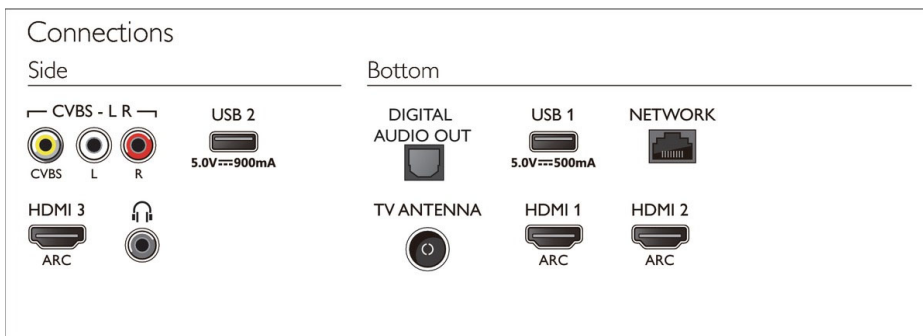

- Video Playback Formats: Containers: AVI, MKV, H264/MPEG-4 AVC, MPEG-1, MPEG-2, MPEG-4, WMV9/VC1, VP9, HEVC (H.265)
- Subtitles Formats Support: .SML, .SRT, .SSA, .SUB, .TXT, .ASS
- Music Playback Formats: AAC, MP3, WAV, WMA (v2 up to v9.2), WMA-PRO (v9 and v10)
- Picture Playback Formats: JPEG, BMP, GIF, PNG, 360 photo, HEIF

Supported Display Resolution

- Computer inputs on all HDMI: up to 4K UHD 3840x2160 @60Hz, HDR supported, HDR10/HLG
- Video inputs on all HDMI: up to 4K UHD 3840x2160 @60Hz, HDR supported, HDR10/HLG (Hybrid Log Gamma), HDR10+/Dolby Vision

Tuner/Reception/Transmission

- Digital TV: DVB-T/T2
- MPEG Support: MPEG2, MPEG4
- Video Playback: PAL, SECAM
- TV Program guide*: 8 day Electronic Program Guide
- Signal strength indication
- Teletext: 1000 page Hypertext
- HEVC support

Power

- Mains power: AC 110 - 240 V 50/60Hz
- Ambient temperature: 5 °C to 35 °C
- Power Saving Features: Auto switch-off timer, Picture mute (for radio), Eco mode

Dimensions

- Box dimensions (W x H x D):

55PUT7805/56

- 1360 x 860 x 160 mm
- Set dimensions (W x H x D): 1236.6 x 723.6 x 79.9 mm
- Set dimensions with stand (W x H x D): 1236.6 x 742 x 235.4 mm
- Product weight: 16.1 kg
- Product weight (+stand): 16.4 kg
- Weight incl. Packaging: 20.5 kg
- VESA wall mount compatible: 300 x 200 mm

Accessories

- Included accessories: Remote Control, 2 x AAA Batteries, Table top stand, Power cord, Quick start guide, Legal and safety brochure

* EPG and actual visibility (up to 8 days) is country and operator dependent.

* The TV supports DVB reception for 'Free to air' broadcast. Specific DVB operators may not be supported. An up to date list can be found in the FAQ section of the Philips support website. For some operators Conditional Access and subscription are required. Contact your operator for more information.

* Philips TV Remote app and related functionalities vary per TV model, operator, and country, as well as smart device model and OS. For more details please visit: www.philips.com/TVRemoteapp.

* Smart TV app offerings vary per TV model and country. For more details please visit: www.philips.com/smarttv.

* Image depicted on the website are non-contractual pictures. Please always refer to the actual TV that are sold in the retail or stores.

* Amazon, Alexa and all related logos are trademarks of Amazon.com, Inc. or its affiliates. Amazon Alexa is available in selected languages and countries. Voice functions may be limited in some countries

Issue date 2021-07-09

Version: 16.0.1

12 NC: 8670 001 73808
EAN: 87 18863 02767 7

© 2021 Koninklijke Philips N.V.
All Rights reserved.

Specifications are subject to change without notice. Trademarks are the property of Koninklijke Philips N.V. or their respective owners.

www.philips.com