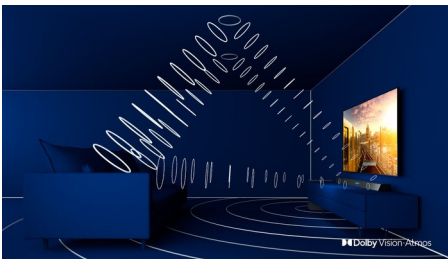

Dolby Vision and Dolby Atmos

Support for Dolby's premium sound and video formats means the HDR content you watch

will look-and sound-gloriously real. Whether it's the latest streaming series or a Blu-Ray disc set, you'll enjoy contrast, brightness, and color that reflect the director's original intentions. And hear spacious sound with clarity, detail, and depth.

4K LED TV

With four times the resolution of conventional Full HD, Ultra HD lights up your screen with over 8 million pixels and our unique Ultra Resolution Upscaling technology. Experience improved images regardless of the original content, and enjoy a sharper picture with superior depth, contrast, natural motion and vivid details.