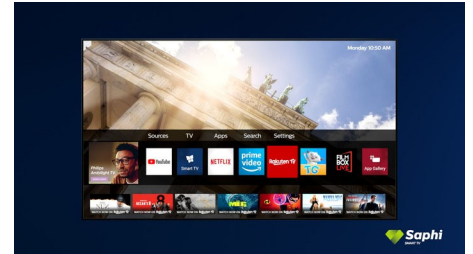

Saphi Smart TV

SAPHI is a fast, intuitive operating system that makes your Philips Smart TV a real pleasure to use. Enjoy one-button access to a clear icon-based menu. Quickly navigate to popular Philips Smart TV apps including YouTube, Netflix, and more.