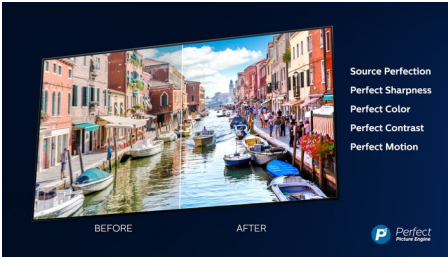

4K UHD LED Smart TV

139 cm (55") DOLBY VISION and DOLBY ATMOS, Major HDR formats supported, P5 Perfect Picture Engine

Highlights

P5 Perfect Picture Engine

The Philips P5 Perfect Picture Engine delivers an image as brilliant as the content you love. Details have noticeably more depth. Colours are vivid, while skin tones look natural. Contrast is so crisp you'll feel every detail. And motion is so smooth that you'll never lose sight of the ball, no matter how fast the play.