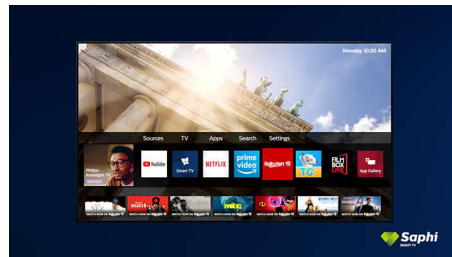

Saphi Smart TV

SAPHI is a fast, intuitive operating system that makes your Philips Smart TV a real pleasure to use. Enjoy great picture quality and one-button access to a clear icon-based menu. Operate

your TV with ease, and quickly navigate to popular Philips Smart TV apps including YouTube, Netflix, and more.

Clear audio

Clear audio from full-range speakers.

Punchy bass

Crisp, clear dialogue. Punchy bass.