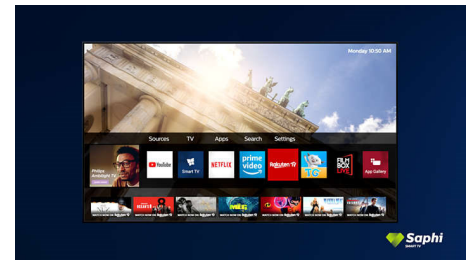

Saphi Smart TV

SAPHI is a fast, intuitive operating system that makes your Philips Smart TV a real pleasure to use. Enjoy great picture quality and one-button access to a clear icon-based menu. Operate

SAPHI TV Collection

Philips TV Collection. Netflix, Prime Video, and more.

Design and sturdy stand

Slim black gloss bezel. Sturdy stand.

Specifications

Picture/Display

- Aspect ratio: 16:9
- Display: 4K Ultra HD LED
- Panel resolution: 3840x2160
- Picture enhancement: Micro Dimming, Ultra Resolution, HDR10, HLG (Hybrid Log Gamma), HDR10+, Dolby Vision