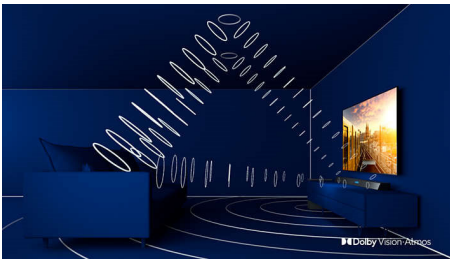

Highlights

4K LED TV

With four times the resolution of conventional Full HD, Ultra HD lights up your screen with over 8 million pixels and our unique Ultra Resolution Upscaling technology. Experience improved images regardless of the original content, and enjoy a sharper picture with superior depth, contrast, natural motion and vivid details.

Pixel Precise Ultra HD

The beauty of 4K Ultra HD TV is in savoring every detail. Philips Pixel Precise Ultra HD engine converts any input picture into stunning UHD resolution on your screen. Enjoy a smooth, yet sharp moving image and exceptional contrast. Discover deeper blacks, whiter whites, vivid colors and natural skin tones-every time, and from any source.

Dolby Vision and Dolby Atmos

Support for Dolby's premium sound and video formats means the HDR content you watch will look-and sound-gloriously real. Whether it's the latest streaming series or a Blu-Ray disc set, you'll enjoy contrast, brightness, and color

that reflect the director's original intentions. And hear spacious sound with clarity, detail, and depth.