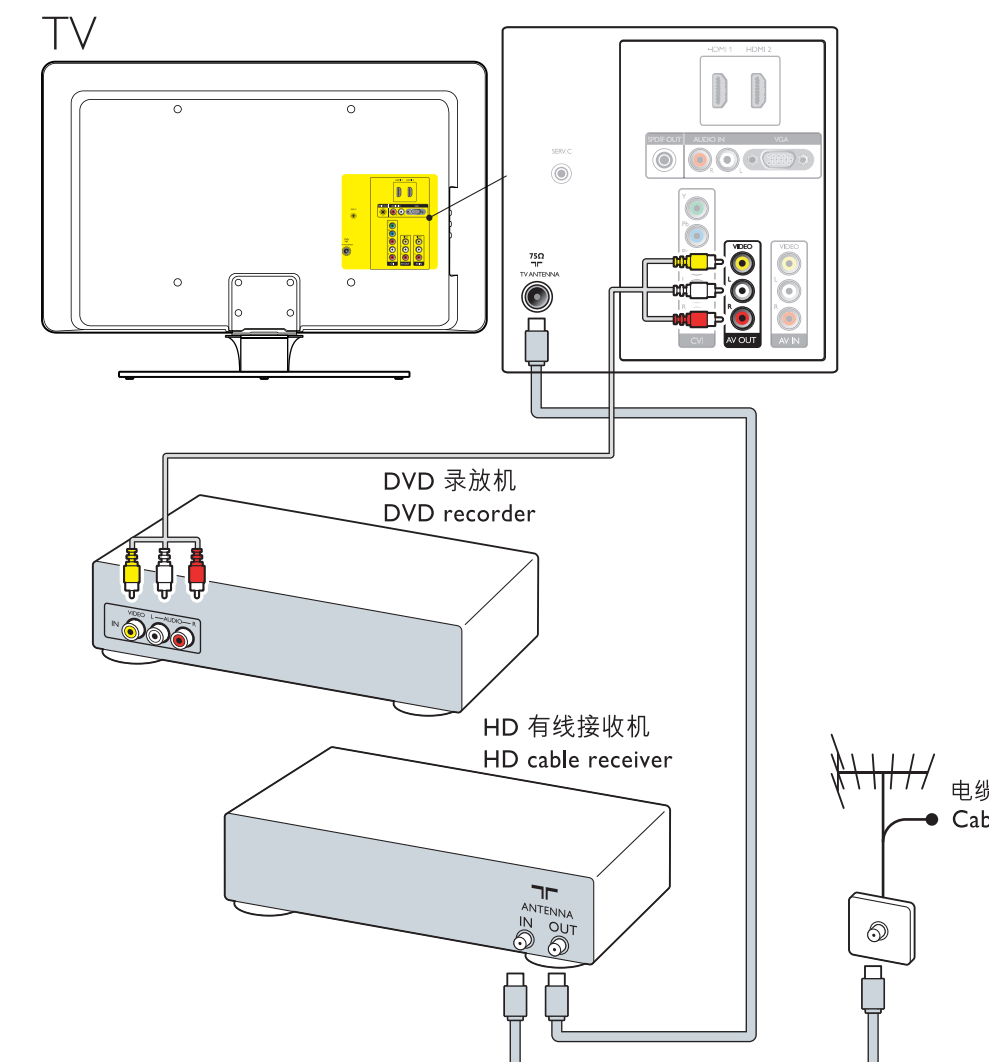

DVD 录像机、有线接收机

- DVD recorder; cable receiver