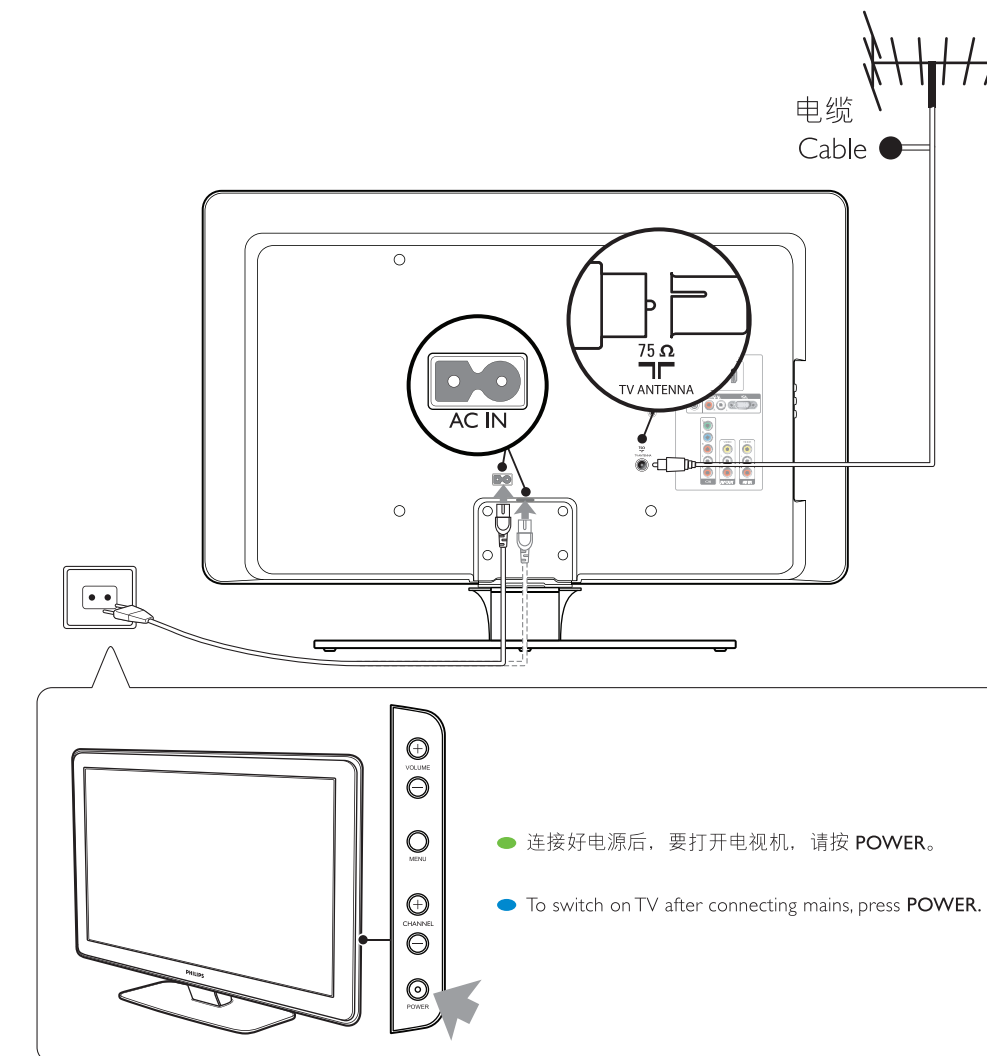

连接电源*和天线

- Connect the mains* and antenna