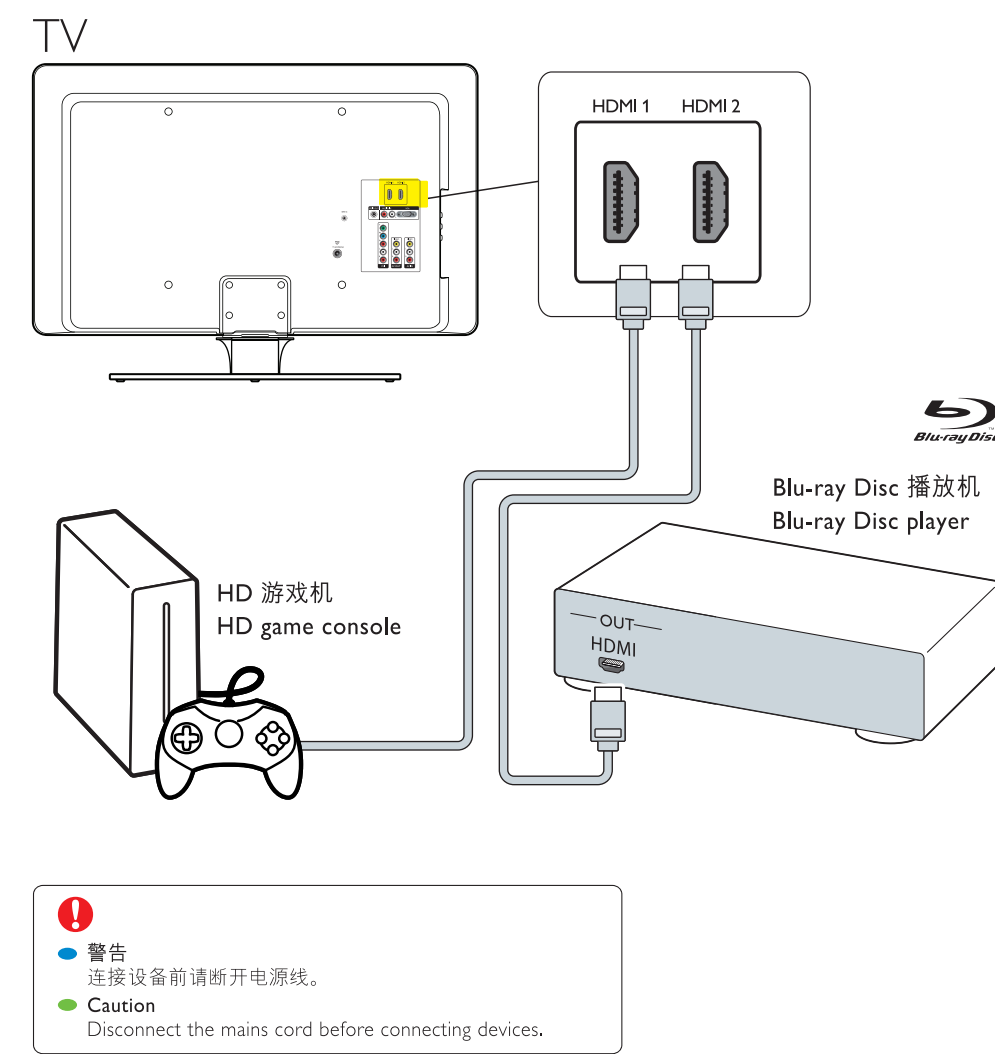

Blu-ray Disc 播放机、HD 游戏机

- Blu-ray Disc player; HD game console