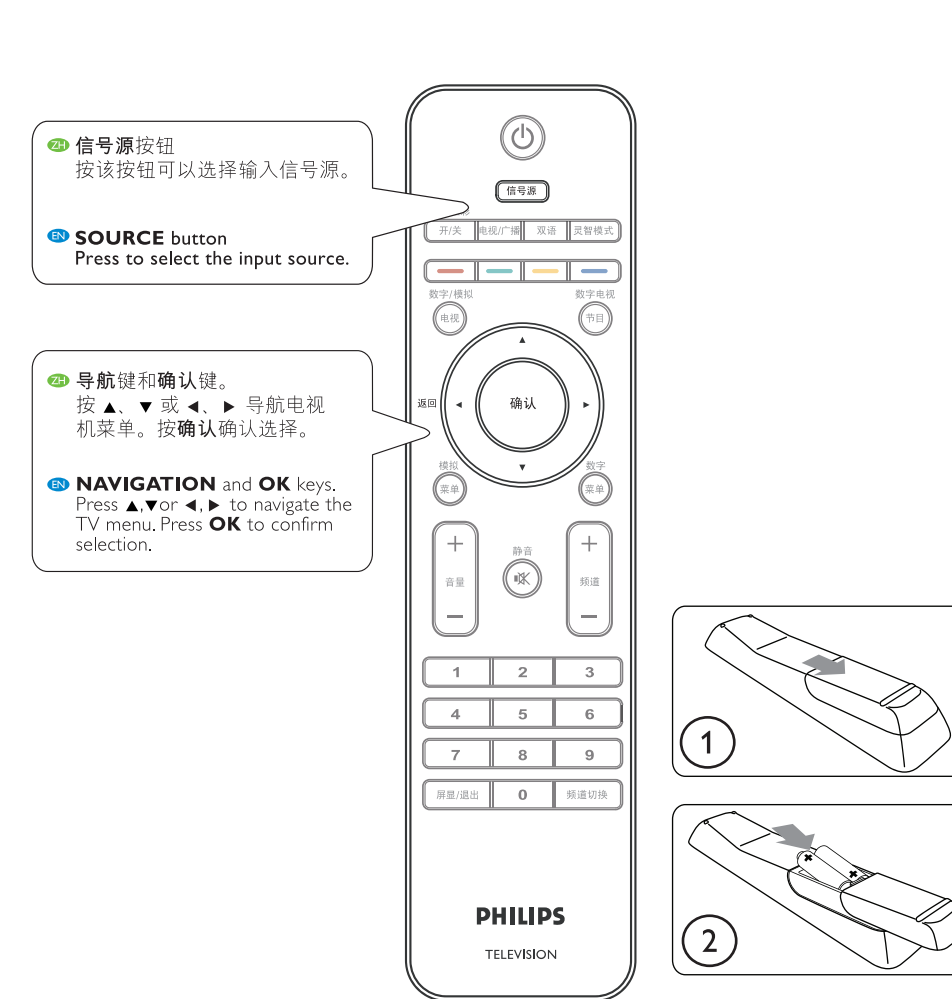

使用遥控器

- Use the remote control