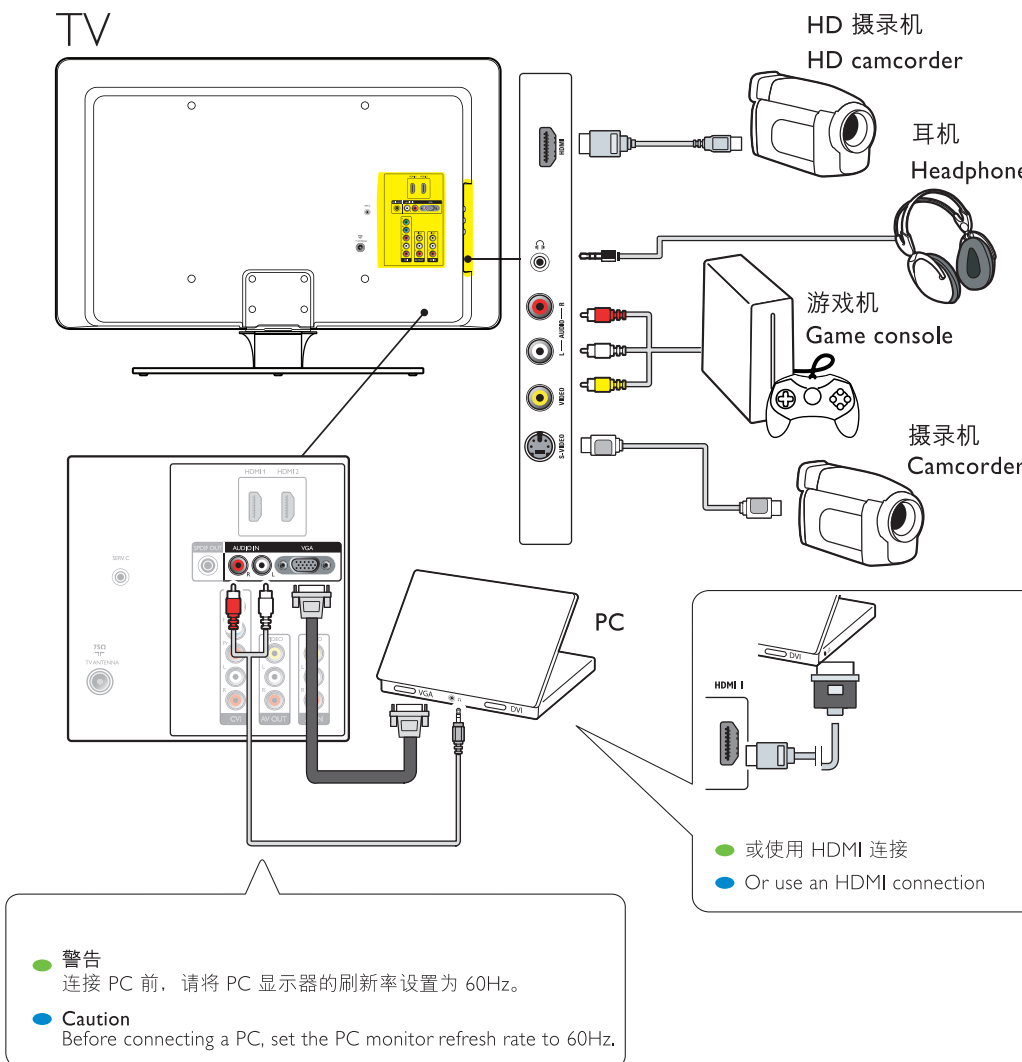

HD 摄录机、耳机、游戏机、摄录机、PC

- HD camcorder; headphones; game console; camcorder; PC