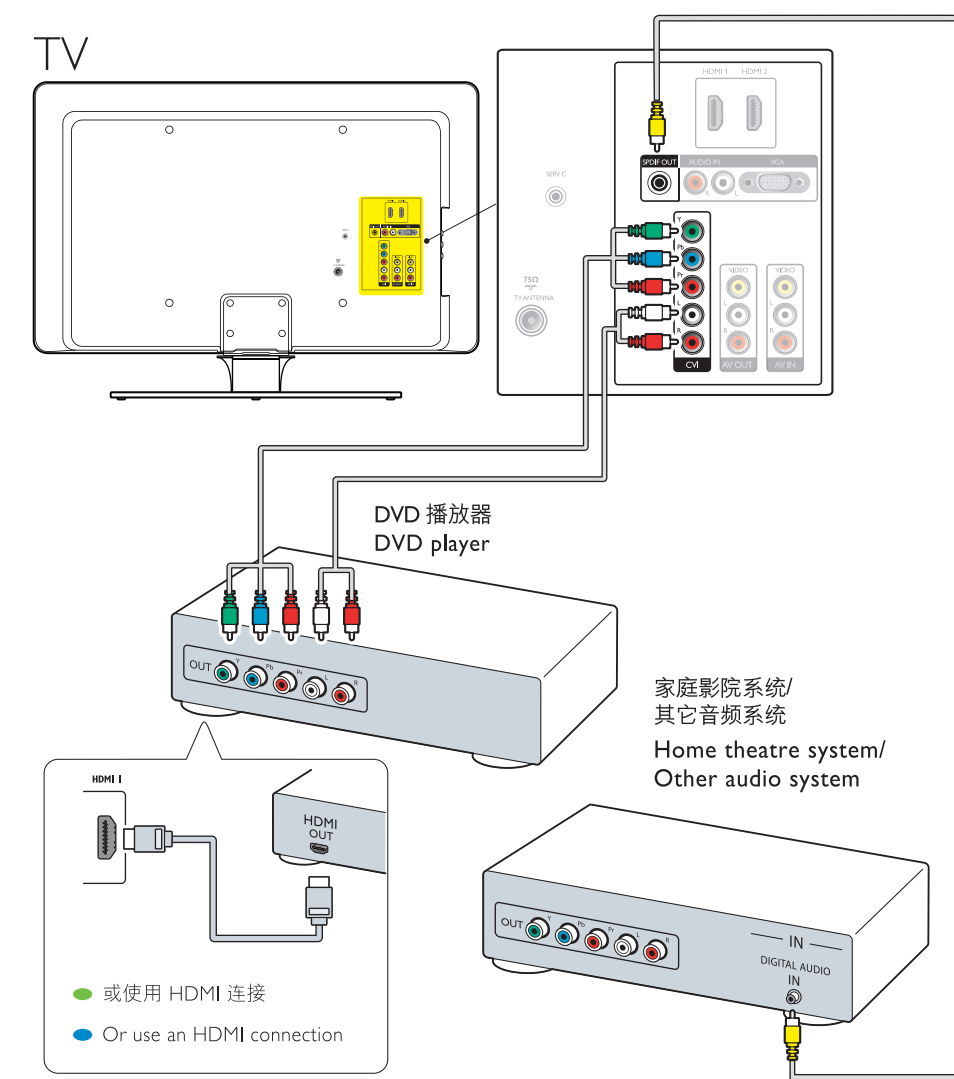

DVD 播放器、家庭影院系统、其它音频系统

- DVD player; home theatre system; other audio system