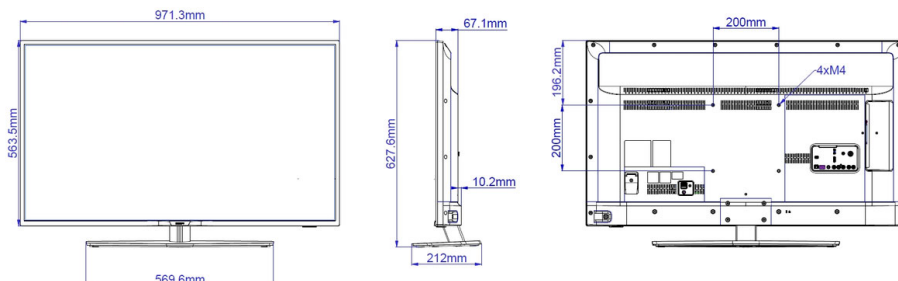

Dimensions

- Set dimensions (W x H x D): 971 x 564 x 67/77 mm
- Set dimensions with stand (W x H x D): 971 x 627.6 x 212 mm
- Product weight: 9.2 kg
- Product weight (+stand): 11.2 kg
- VESA wall mount compatible: M4, 200 x 200 mm