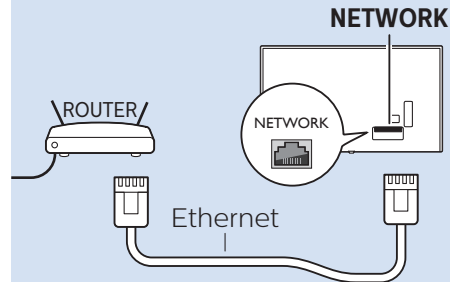

Español Lea la información de seguridad.

50"

VESA (x, y) 200x200 mm M6  126 cm

55"

VESA (x, y) 200x200 mm M6  139 cm

58"

VESA (x, y) 300x200 mm M6  146 cm

MHL

Network - Wireless

Network - Wired

Computer - HDMI

Video Player - YPbPr, L/R

Video Player - CVBS, L/R

Digital Audio System - HDMI ARC

Digital Audio System - OPTICAL

Headphones