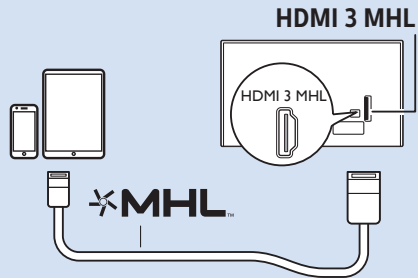

Español Lea la información de seguridad.

50"

VESA (x, y) 200x200 mm M6  126 cm

55"

VESA (x, y) 200x200 mm M6  139 cm

58"

VESA (x, y) 300x200 mm M6  146 cm

MHL

Network - Wireless

Network - Wired

Computer - HDMI

Video Player - YPbPr, L/R

Video Player - CVBS, L/R

Digital Audio System - HDMI ARC

Digital Audio System - OPTICAL

Headphones