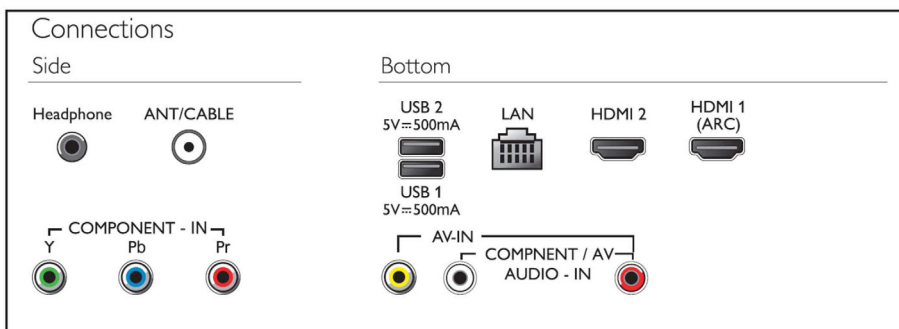

Pixel Plus HD

Philips Pixel Plus HD engine optimizes picture quality to deliver crisp images with beautiful contrast. So whether you're streaming online or watching from a disc, you'll enjoy sharper images with brighter whites and blacker blacks.

Philips TV/STA gallery

Philips app gallery is a wide-ranging collection of online apps that you can access as soon as your Smart TV is connected to the Internet. It's that easy! Just switch on your TV, connect to the Internet and experience a whole new world of entertainment online.

Visible sound articulation

Experience entertainment in all its glory. With front facing visible sound articulation, enjoy a complete audio set up straight from your TV. Incredible highs, lifelike mids and explosive bass, all masterfully produced by a series of speakers that have been subtly placed for a thin TV design.

Two HDMI inputs with Easylink

Avoid cable clutter with a single HDMI cable to carry both picture and audio signals from your devices to your TV. HDMI uses uncompressed signals, ensuring the highest quality from source to screen. Together with Philips Easylink, you'll need only one remote control to perform most operations on your TV, DVD, Blu-ray, set top box or home theatre system.

Issue date 2023-10-16

Version: 6.4.1

EAN: 87 18863 01965 8

© 2023 Koninklijke Philips N.V.
All Rights reserved.

Specifications are subject to change without notice.
Trademarks are the property of Koninklijke Philips N.V.
or their respective owners.

www.philips.com

* EPG and actual visibility (up to 8 days) is country and operator dependent.

* The TV supports DVB reception for 'Free to air' broadcast. Specific DVB operators may not be supported. An up to date list can be found in the FAQ section of the Philips support website. For some operators Conditional Access and subscription are required. Contact your operator for more information.

* (Philips) only compatible with specific Philips player device.