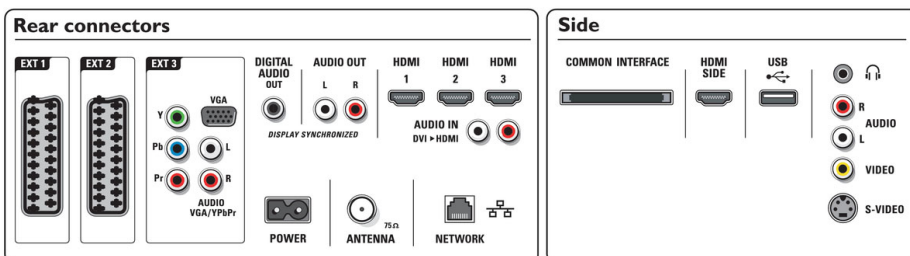

- Multimedia connections: USB
- Playback Formats: MP3, Slideshow files (.alb), JPEG Still pictures, MPEG1, MPEG2

Tuner/Reception/Transmission

- Aerial Input: 75 ohm coaxial (IEC75)
- TV system: DVB COFDM 2K/8K
- Video Playback: NTSC, SECAM, PAL
- Digital TV: DVB Terrestrial *
- Tuner bands: Hyperband, S-Channel, UHF, VHF

Connectivity

- Ext 1 Scart: Audio L/R, CVBS in, RGB

- Ext 2 Scart: Audio L/R, CVBS in, RGB
- Ext 3: YPbPr, Audio L/R in, VGA PC-in
- Ext 4: HDMI v1.3
- Ext 5: HDMI v1.3
- Ext 6: HDMI v1.3
- EasyLink (HDMI-CEC): One touch play, System audio control, System standby
- Front / Side connections: HDMI v1.3, S-video in, CVBS in, Audio L/R in, Headphone Out, USB
- PC network link: DLNA 1.0 certified
- Other connections: Analog audio Left/Right out, S/PDIF out (coaxial), Common Interface

Power

- Ambient temperature: 5 °C to 35 °C
- Mains power: AC 220 - 240 V +/- 10%
- Power consumption: 186 W
- Power (energy saving mode): 144 W
- Standby power consumption: 0,15 W

Dimensions

- Set dimensions (W x H x D): 953 x 604 x 101 mm
- Set dimensions with stand (H x D): 677 x 242 mm
- Stand width: 520 mm
- Weight incl. Packaging: 29 kg
- Product weight: 19.2 kg
- Product weight (+stand): 23.2 kg
- Box dimensions (W x H x D): 1067 x 819 x 300 mm
- VESA wall mount compatible: 200 x 200 mm

Accessories

- Included accessories: RF antenna cable, Power cord, Quick start guide, User Manual, Warranty certificate, Remote Control, Batteries for remote control

Issue date 2020-05-07

Version: 4.0.8

12 NC: 8670 000 34191
EAN: 87 12581 36568 4

© 2020 Koninklijke Philips N.V.
All Rights reserved.

Specifications are subject to change without notice.
Trademarks are the property of Koninklijke Philips N.V.
or their respective owners.

www.philips.com