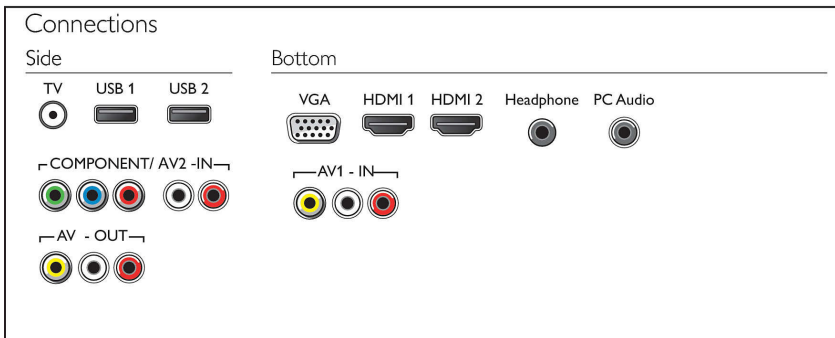

Issue date 2023-10-16

Version: 1.1.1

EAN: 87 18863 00707 5

© 2023 Koninklijke Philips N.V.
All Rights reserved.

Specifications are subject to change without notice.
Trademarks are the property of Koninklijke Philips N.V.
or their respective owners.

www.philips.com