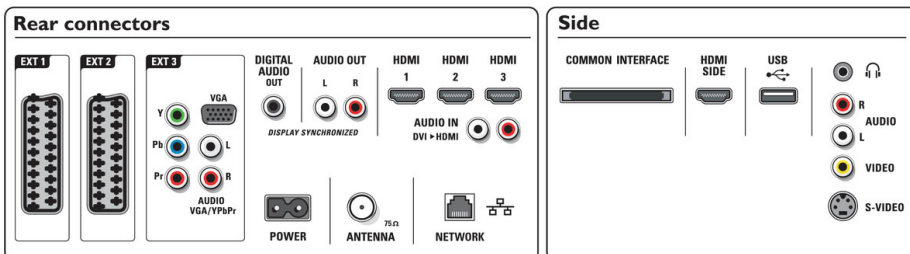

Multimedia Applications

- Multimedia connections: Ethernet-UTP5, USB
- Playback Formats: MP3, Slideshow files (.alb), JPEG Still pictures, MPEG1, MPEG2

Tuner/Reception/Transmission

- Aerial Input: 75 ohm coaxial (IEC75)
- TV system: DVB COFDM 2K/8K
- Video Playback: NTSC, SECAM, PAL

- Digital TV: DVB Terrestrial *, DVB-T MPEG4*, DVB-C MPEG4*
- Tuner bands: Hyperband, S-Channel, UHF, VHF

Connectivity

- Ext 1 Scart: Audio L/R, CVBS in, RGB
- Ext 2 Scart: Audio L/R, CVBS in, RGB
- Ext 3: YPbPr, Audio L/R in, VGA PC-in
- Ext 4: HDMI v1.3
- Ext 5: HDMI v1.3
- Ext 6: HDMI v1.3
- EasyLink (HDMI-CEC): One touch play, System audio control, System standby
- Front / Side connections: HDMI v1.3, S-video in, CVBS in, Audio L/R in, Headphone Out, USB
- PC network link: DLNA 1.0 certified
- Other connections: Analog audio Left/Right out, S/PDIF out (coaxial), Common Interface

Power

- Ambient temperature: 5 °C to 35 °C
- Mains power: AC 220 - 240 V +/- 10%
- Power (Energy saving mode): 153 W
- Power (IEC 62087 Edition 2): 201 W
- Standby power consumption: 0.15 W

Dimensions

- Set dimensions (W x H x D): 1027 x 627 x 108 mm
- Set dimensions with stand (H x D): 698 x 265 mm
- Stand width: 590 mm
- Weight incl. Packaging: 40 kg
- Product weight: 27.6 kg
- Product weight (+stand): 30.8 kg
- Box dimensions (W x H x D): 1142 x 906 x 320 mm
- VESA wall mount compatible: 300 x 300 mm

Accessories

- Included accessories: Tabletop swivel stand, RF antenna cable, Power cord, Quick start guide, User Manual, Warranty certificate, Remote Control, Batteries for remote control

Issue date 2020-05-07