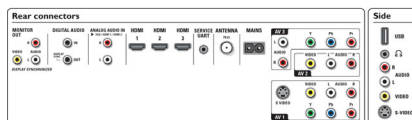

Multimedia Applications

- Multimedia connections: USB
- Playback Formats: MP3, Slideshow files (.alb), JPEG Still pictures

Tuner/Reception/Transmission

- Aerial Input: 75 ohm coaxial (IEC75)
- TV system: PAL I, PAL B/G, SECAM B/G, SECAM D/K

- Video Playback: NTSC, SECAM, PAL
- Tuner bands: Hyperband, S-Channel, UHF, VHF

Connectivity

- AV 1: (1, 2, 3Fh autoranging), Audio L/R in, CVBS in, S-Video, YPbPr
- AV 2: Audio L/R in, CVBS
- AV 3: (1, 2, 3Fh autoranging), Audio L/R in, YPbPr
- AV 4: HDMI, Audio L/R in
- AV 5: HDMI
- AV 6: HDMI
- Front / Side connections: Audio L/R in, CVBS in, Headphone out, S-video in, USB
- Other connections: Analog audio Left/Right out, S/PDIF out (coaxial)

Power

- Ambient temperature: 5 °C to 35 °C
- Mains power: AC 220 - 240 V +/- 10%
- Power consumption: 232 W
- Standby power consumption: 0.8 W

Accessories

- Included Accessories: Tabletop swivel stand, Wall mounting bracket, RF antenna cable

Dimensions

- Color cabinet: High Gloss Black
- Set dimensions (W x H x D): 1046 x 686 x 116 mm
- Set dimensions with stand (H x D): 749 x 265 mm
- Product weight: 26.1 kg
- Product weight (+stand): 33 kg
- Box dimensions (W x H x D): 1166 x 800 x 277 mm
- Weight incl. Packaging: 39.1 kg
- VESA wall mount compatible: 600 x 400 mm

Issue date 2019-06-28

Version: 7.0.13

12 NC: 8670 000 25095
EAN: 87 12581 30075 3

© 2019 Koninklijke Philips N.V.
All Rights reserved.

Specifications are subject to change without notice.
Trademarks are the property of Koninklijke Philips N.V.
or their respective owners.

www.philips.com