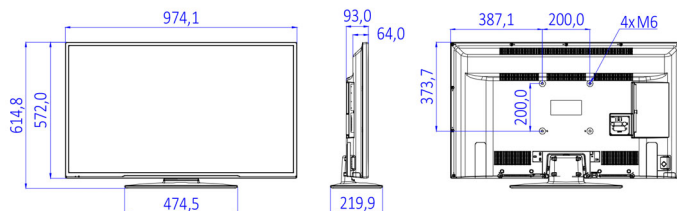

Specifications

Picture/Display

- Display: LED Full HD
- Diagonal screen size: 43 inch / 108 cm
- Aspect ratio: 16:9
- Panel resolution: 1920x1080p
- Brightness: 300 cd/m²
- Viewing angle: 178° (H) / 178° (V)

- VESA wall mount compatible: M6, 200 x 200 mm

Healthcare features

- Control: Multi-Remote Control
- Convenience: Headphone out

Multimedia

- Multimedia connections: USB
- Video playback supported: Containers: AVI, MKV, Formats: H.264/MPEG4 AVC, MPEG1, MPEG2, MPEG4, HEVC, TS
- Subtitle formats supported: SRT, SSA SUB, ASS, SMI, TXT
- Music formats supported: MP3, AAC, WAV, WMA (v2 up to v9.2)
- Picture formats supported: BMP, JPG, PNG
- Supp. Video Resolution on USB: up to 1920x1080p@30Hz

Accessories

- Included: Remote Control 22AV1407A/12, 2xAAA Batteries, Tabletop Stand, Warranty Leaflet, Legal and Safety brochure
- Optional: Setup RC 22AV9573A

Power

- Mains power: AC 220-240V; 50-60Hz
- Energy Label Class: A++
- Eu Energy Label power: 37 W
- Annual energy consumption: 54 kWh
- Standby power consumption: <0.3 W
- Power Saving Features: Eco mode
- Ambient temperature: 5 °C to 45 °C

Dimensions

- Set dimensions (W x H x D): 974 x 572 x 64/93 mm
- Set dimensions with stand (W x H x D): 974 x 615 x 220 mm
- Product weight: 8.4 kg
- Product weight (+stand): 9.3 kg

Issue date 2017-03-16