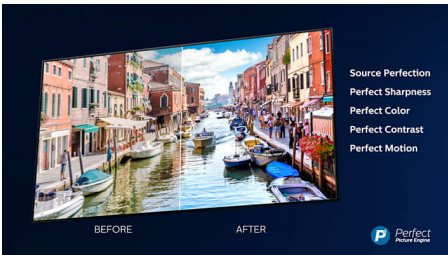

P5 Perfect Picture Engine

The Philips P5 Perfect Picture Engine delivers an image as brilliant as the content you love. Details have noticeably more depth. Colours are vivid, while skin tones look natural. Contrast is so crisp you'll feel every detail. And motion is so smooth that you'll never lose sight of the ball, no matter how fast the play.