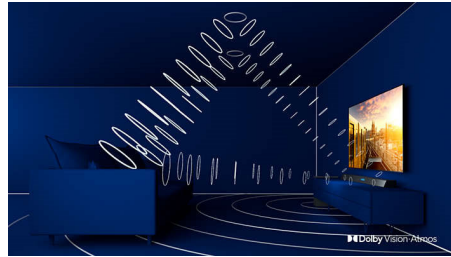

Dolby Vision and Dolby Atmos

Support for Dolby's premium sound and video formats means the HDR content you watch will look—and sound—gloriously real. Whether it's the latest streaming series or a Blu-Ray disc set, you'll enjoy contrast, brightness and colour that reflect the director's original intentions. And hear spacious sound with clarity, detail and depth.