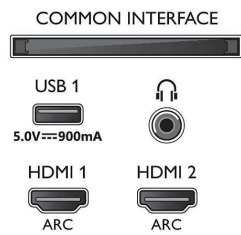

Specifications

Ambilight

- Ambilight Features: Built-in Ambilight+hue, Ambilight Music, Game Mode, Wall colour adaptive, Lounge mode
- Ambilight Version: 3 sided

Picture/Display

- Aspect ratio: 16:9
- Diagonal screen size (metric): 139 cm
- Display: 4K Ultra HD LED
- Panel resolution: 3840 x 2160

- Picture engine: P5 Perfect Picture Engine
- Picture enhancement: Wide Colour Gamut 90% DCI/P3, Micro Dimming Pro, Ultra Resolution, Dolby Vision, HDR10+
- Diagonal screen size (inch): 55 inch

Supported Display Resolution

- Computer inputs on all HDMI: up to 4K UHD 3840 x 2160 @60 Hz, HDR supported, HDR10/HLG
- Video inputs on all HDMI: up to 4K UHD 3840 x

2160 @60 Hz, HDR supported, HDR10/HLG (Hybrid Log Gamma), HDR10+/Dolby Vision

Tuner/Reception/Transmission

- Digital TV: DVB-T/T2/T2-HD/C/S/S2
- Video Playback: NTSC, PAL, SECAM
- MPEG Support: MPEG2, MPEG4
- TV Programme guide*: 8-day Electronic Programme Guide
- Signal strength indication

Connections

Side