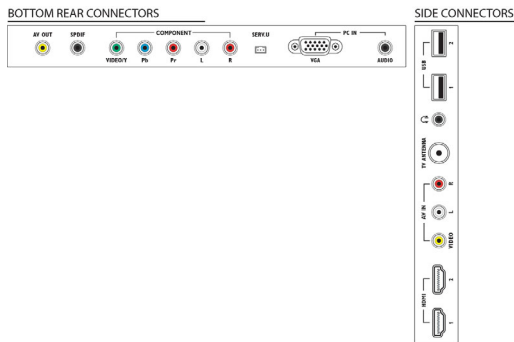

## Accessories

- Included accessories: Power cord, Remote Control, 2 x AAA Batteries, Table top stand, User Manual, Quick start guide, Warranty Leaflet

Issue date 2019-06-22

Version: 4.0.1

12 NC: 8670 000 87875  
EAN: 87 12581 63814 6