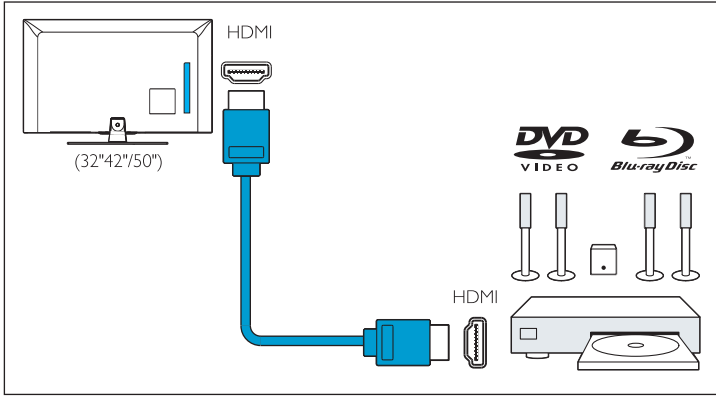

# 2

English Connect

(32")

(42"/50")

# 3

English Insert batteries

English To wall mount, purchase a suitable bracket.

TV	H	V
81 cm / 32"	100 mm	100 mm
107 cm / 42"	300 mm	200 mm
127 cm / 50"	400 mm	300 mm