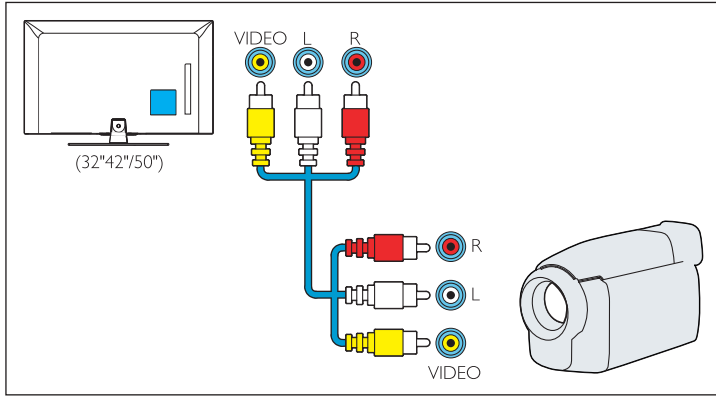

# 2

English Connect

(32")

(42"/50")

# 3

English Insert batteries

English To wall mount, purchase a suitable bracket.

TV	H	V
81 cm / 32"	100 mm	100 mm
107 cm / 42"	300 mm	200 mm
127 cm / 50"	400 mm	300 mm