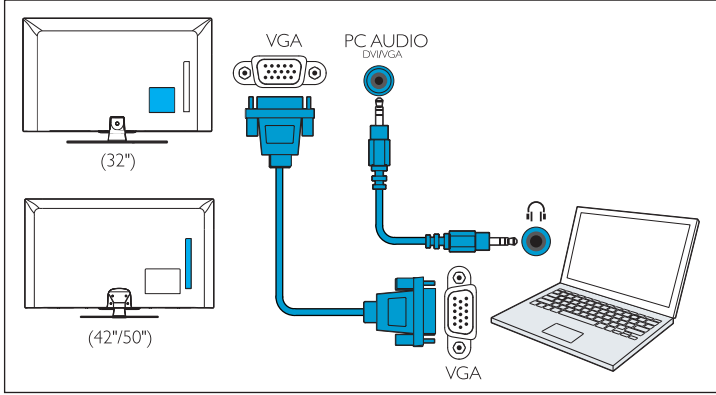

# 2

English Connect

(32")

(42"/50")

# 3

English Insert batteries

English To wall mount, purchase a suitable bracket.

TV	H	V
81 cm / 32"	100 mm	100 mm
107 cm / 42"	300 mm	200 mm
127 cm / 50"	400 mm	300 mm