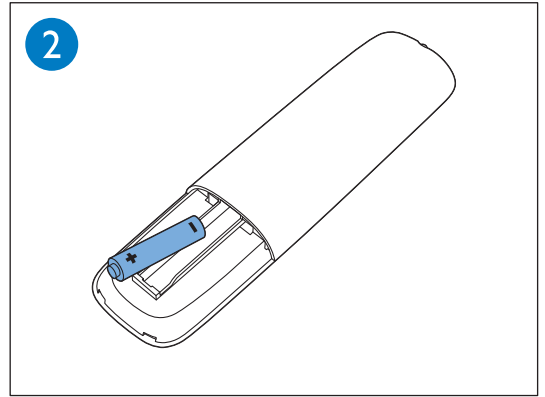

# 2

English Connect

(32")

(42"/50")

# 3

English Insert batteries

English To wall mount, purchase a suitable bracket.

TV	H	V
81 cm / 32"	100 mm	100 mm
107 cm / 42"	300 mm	200 mm
127 cm / 50"	400 mm	300 mm