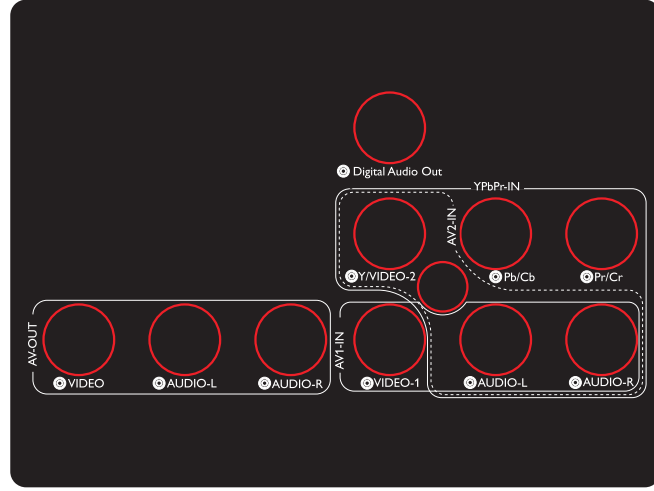

(32/42")

1

2

(50")

1

2

3

# 2

English Connect

(32")

(42"/50")

# 3

English Insert batteries

English To wall mount, purchase a suitable bracket.

TV	H	V
81 cm / 32"	100 mm	100 mm
107 cm / 42"	300 mm	200 mm
127 cm / 50"	400 mm	300 mm