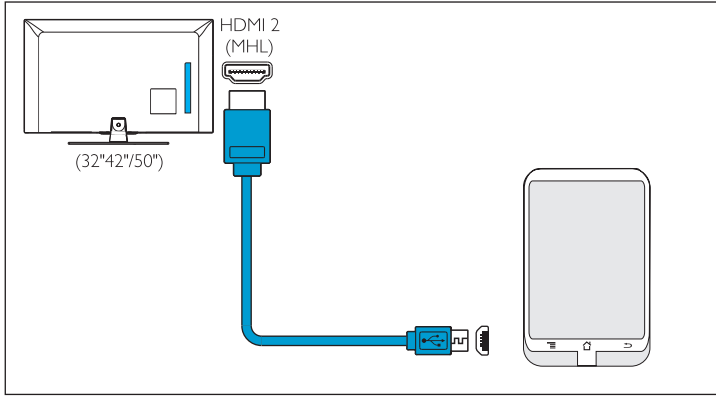

# 2

English Connect

(32")

(42"/50")

# 3

English Insert batteries

English To wall mount, purchase a suitable bracket.

TV	H	V
81 cm / 32"	100 mm	100 mm
107 cm / 42"	300 mm	200 mm
127 cm / 50"	400 mm	300 mm