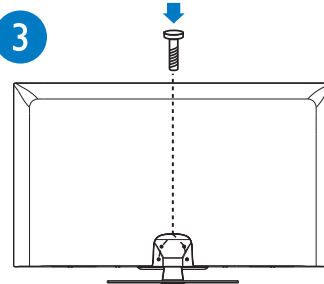

(32/42")

1

2

(50")

1

2

3

# 2

English Connect

(32")

(42"/50")

# 3

English Insert batteries

English To wall mount, purchase a suitable bracket.

TV	H	V
81 cm / 32"	100 mm	100 mm
107 cm / 42"	300 mm	200 mm
127 cm / 50"	400 mm	300 mm