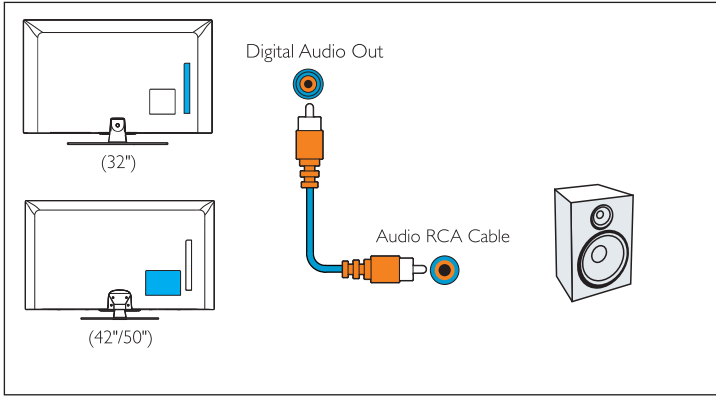

# 2

English Connect

(32")

(42"/50")

# 3

English Insert batteries

English To wall mount, purchase a suitable bracket.

TV	H	V
81 cm / 32"	100 mm	100 mm
107 cm / 42"	300 mm	200 mm
127 cm / 50"	400 mm	300 mm