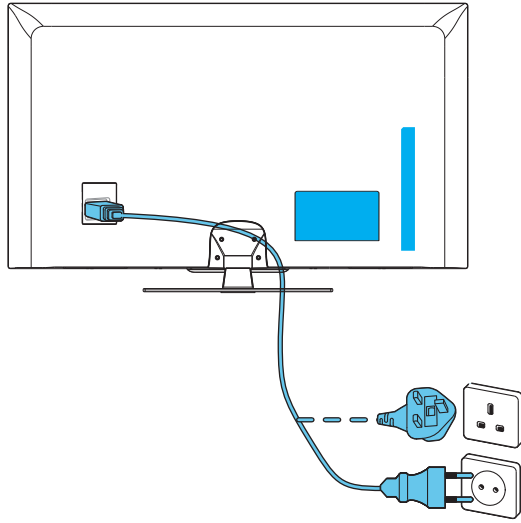

# 3

English Insert batteries

English To wall mount, purchase a suitable bracket.

TV	H	V
81 cm / 32"	100 mm	100 mm
107 cm / 42"	300 mm	200 mm
127 cm / 50"	400 mm	300 mm