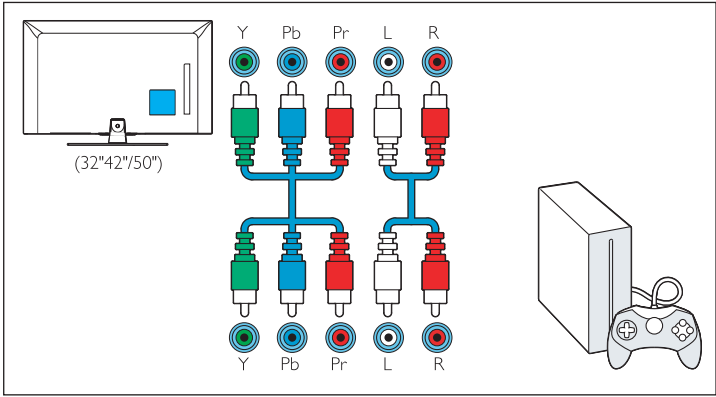

# 2

English Connect

(32")

(42"/50")

# 3

English Insert batteries

English To wall mount, purchase a suitable bracket.

TV	H	V
81 cm / 32"	100 mm	100 mm
107 cm / 42"	300 mm	200 mm
127 cm / 50"	400 mm	300 mm