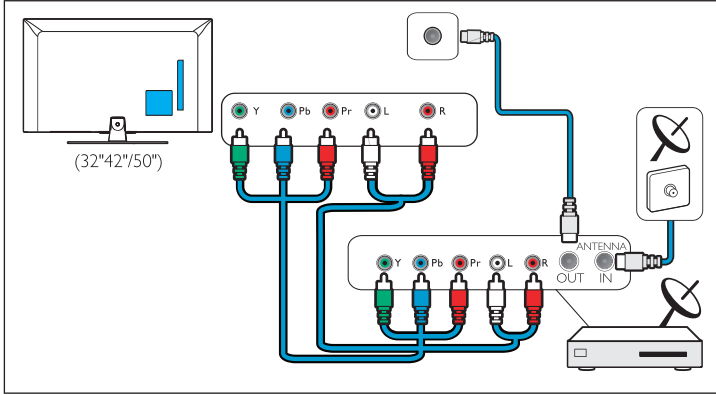

# 2

English Connect

(32")

(42"/50")

# 3

English Insert batteries

English To wall mount, purchase a suitable bracket.

TV	H	V
81 cm / 32"	100 mm	100 mm
107 cm / 42"	300 mm	200 mm
127 cm / 50"	400 mm	300 mm