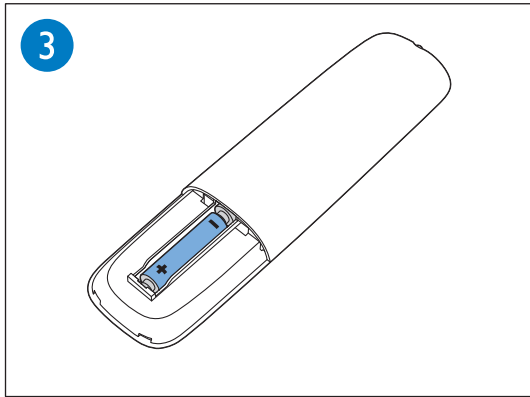

# 2

English Connect

(32")

(42"/50")

# 3

English Insert batteries

English To wall mount, purchase a suitable bracket.

TV	H	V
81 cm / 32"	100 mm	100 mm
107 cm / 42"	300 mm	200 mm
127 cm / 50"	400 mm	300 mm