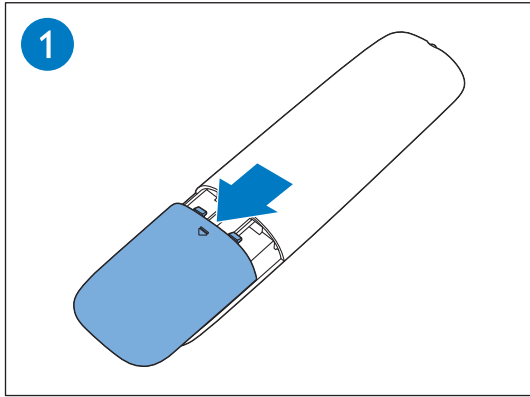

# 2

English Connect

(32")

(42"/50")

# 3

English Insert batteries

English To wall mount, purchase a suitable bracket.

TV	H	V
81 cm / 32"	100 mm	100 mm
107 cm / 42"	300 mm	200 mm
127 cm / 50"	400 mm	300 mm