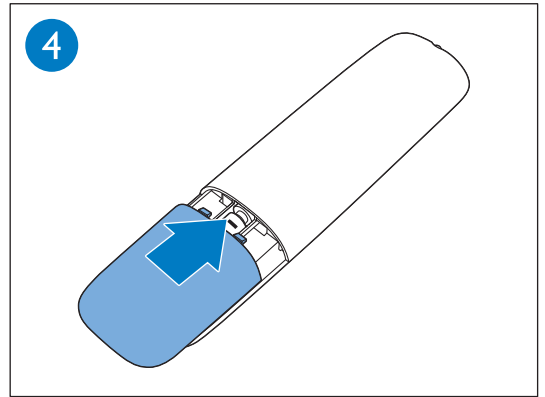

# 2

English Connect

(32")

(42"/50")

# 3

English Insert batteries

English To wall mount, purchase a suitable bracket.

TV	H	V
81 cm / 32"	100 mm	100 mm
107 cm / 42"	300 mm	200 mm
127 cm / 50"	400 mm	300 mm