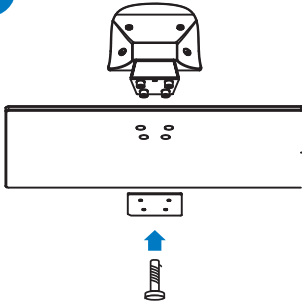

(32/42")

1

2

(50")

1

2

3

# 2

English Connect

(32")

(42"/50")

# 3

English Insert batteries

English To wall mount, purchase a suitable bracket.

TV	H	V
81 cm / 32"	100 mm	100 mm
107 cm / 42"	300 mm	200 mm
127 cm / 50"	400 mm	300 mm