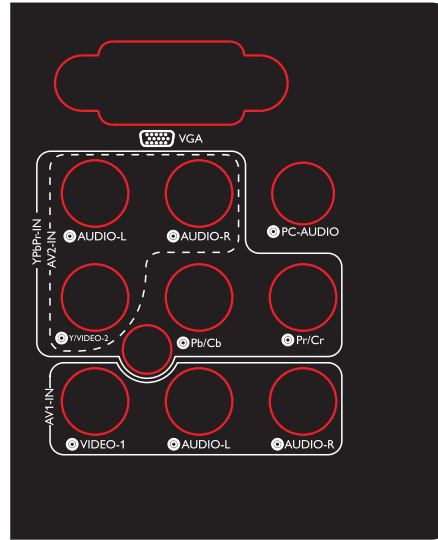

(32/42")

1

2

(50")

1

2

3

# 2

English Connect

(32")

(42"/50")

# 3

English Insert batteries

English To wall mount, purchase a suitable bracket.

TV	H	V
81 cm / 32"	100 mm	100 mm
107 cm / 42"	300 mm	200 mm
127 cm / 50"	400 mm	300 mm