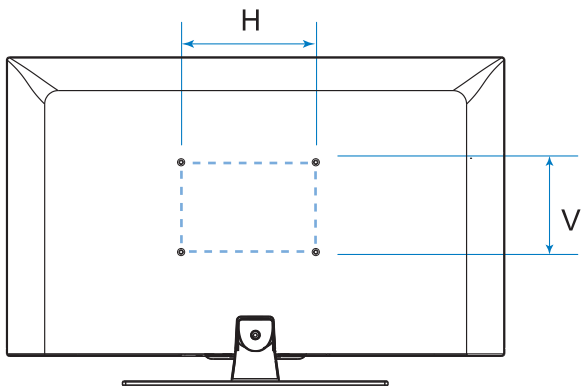

# 3

English Insert batteries

English To wall mount, purchase a suitable bracket.

TV	H	V
81 cm / 32"	100 mm	100 mm
107 cm / 42"	300 mm	200 mm
127 cm / 50"	400 mm	300 mm