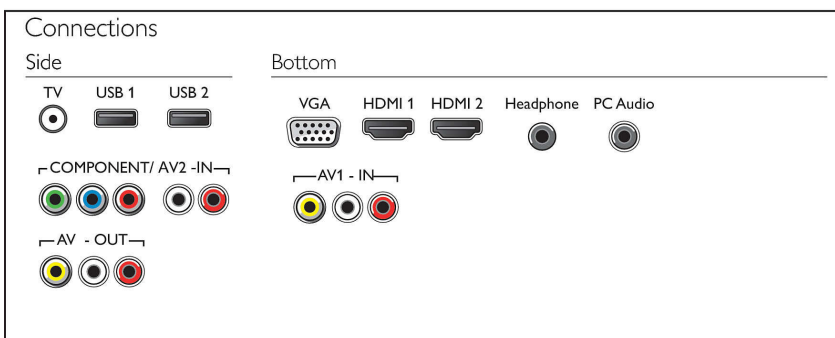

- Video Playback Formats: H264/MPEG-4 AVC, MPEG-2, MPEG-4
- Music Playback Formats: MP3, AAC, MPEG1 L1/2
- Picture Playback Formats: JPEG, BMP, PNG

User Interaction

- Firmware upgradeable: Firmware upgradeable via USB
- Screen Format Adjustments: 4:3, Widescreen, 16:9, Fit to Screen

Sound

- Output power (RMS): 16W
- Sound Enhancement: Incredible Surround

Connectivity

- Number of AV connections: 1

Issue date 2023-10-16

Version: 1.1.1

EAN: 87 18863 00837 9

© 2023 Koninklijke Philips N.V.
All Rights reserved.