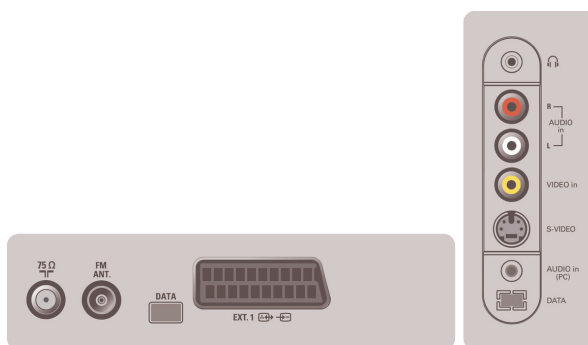

Issue date 2019-06-25

Version: 5.0.6

12 NC: 8670 000 22545
EAN: 87 10895 88756 4

© 2019 Koninklijke Philips N.V.
All Rights reserved.

Specifications are subject to change without notice.
Trademarks are the property of Koninklijke Philips N.V.
or their respective owners.

www.philips.com