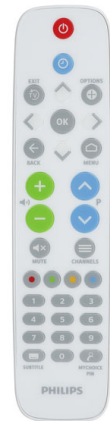

Philips
Professional TV

Remote Control

22AV1604B

Healthcare remote control

Hygienic and easy to clean

Designed for use in healthcare environments, this Philips Professional Remote Control features a simple, color-coded button layout on an easy-clean surface.

Easy to use. Easy to see.

- Top surface can be cleaned with alcohol
- White design for the healthcare environment

Cost-effective, secure solution

- Lockable battery compartment
- Low-battery detection with TV notification

Smarter by design

- Multi-RC settings memory

PHILIPS

Specifications

Dimensions

- Product dimensions (WxDxH): 203x48x20 mm

Battery

- Type: 2xAAA (Not Included)