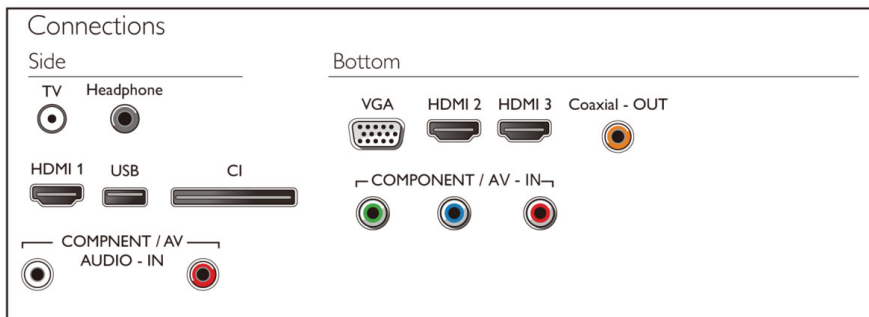

Sound

- Output power (RMS): 16W
- Sound Enhancement: Incredible Surround

Connectivity

- Number of HDMI connections: 3
- Number of component in (YPbPr): 1
- Number of USBs: 1
- Other connections: Antenna IEC75, Headphone out, Digital audio out (coaxial), Audio in (VGA/DVI), PC-In VGA
- EasyLink (HDMI-CEC): System standby, One touch play
- HDMI features: Audio Return Channel

Supported Display Resolution

- Computer inputs: up to 1920x1080 @ 60Hz
- Video inputs: 24, 25, 30, 50, 60 Hz, up to

1920x1080p

Multimedia Applications

- Video Playback Formats: H264/MPEG-4 AVC, MPEG-2, MPEG-4
- Subtitles Formats Support: .AAS, .SRT
- Music Playback Formats: MP3, AAC, MPEG1 L1/2
- Picture Playback Formats: JPEG, BMP, PNG

Tuner/Reception/Transmission

- Analog TV: NTSC, PAL, SECAM
- Digital TV: DVB-T/T2
- TV Program guide*: 8 day Electronic Program Guide

Power

- Mains power: AC 110 - 240 V 50/60Hz
- Standby power consumption: < 0.5 W

Dimensions

- Set dimensions (W x H x D): 968 x 565 x 77 mm
- Set dimensions with stand (W x H x D): 968 x 614 x 219 mm
- Product weight: 7.8 kg
- Product weight (+stand): 8.0 kg
- Weight incl. Packaging: 10.0 kg
- VESA wall mount compatible: 200 x 300 mm

Accessories

- Included accessories: Remote Control, Power cord, Quick start guide, Table top stand, 2 x AAA Batteries

Issue date 2018-05-10

Version: 1.0.1

12 NC: 8670 001 38329
EAN: 87 18863 00950 5

© 2018 Koninklijke Philips N.V.
All Rights reserved.

Specifications are subject to change without notice.
Trademarks are the property of Koninklijke Philips N.V.
or their respective owners.

www.philips.com

* EPG and actual visibility (up to 8 days) is country and operator dependent.

* The TV supports DVB reception for 'Free to air' broadcast. Specific DVB operators may not be supported. An up to date list can be found in the FAQ section of the Philips support website. For some operators Conditional Access and subscription are required. Contact your operator for more information.

* USB recording for digital channels only, recordings may be limited by broadcast copy protection (CI+). Country and channel restrictions may apply.