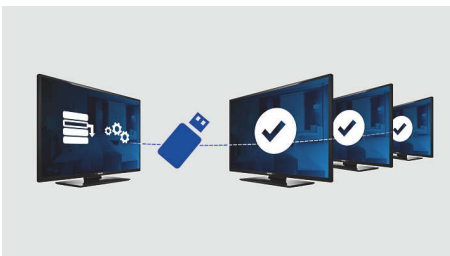

USB Cloning

Provides the ability to easily copy all programming and channel programming

settings from one TV into other TV sets in less than a minute. The feature ensures uniformity between TV sets and significantly reduces installation time and costs.

PrisonMode

To control communication, this Hospitality TV is equipped with a specific PrisonMode setting. This Advanced Security Mode switches off certain settings not needed by the detention market, like Teletext, Electronic Programme Guide, Subtitles and USB ports.