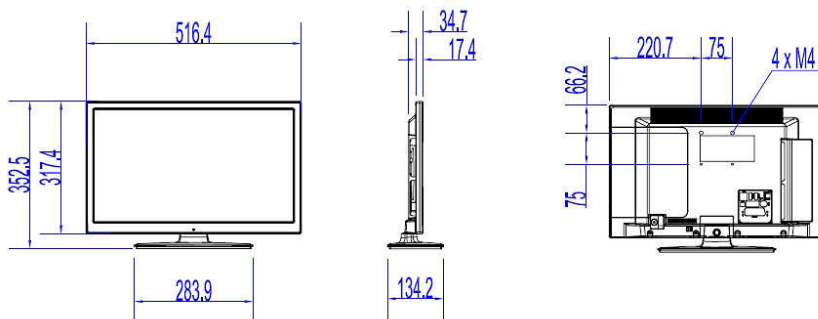

## Picture/Display

- Aspect ratio: 16:9
- Diagonal screen size (inch): 22 inch
- Diagonal screen size (metric): 55 cm
- Display: LED Full HD
- Panel resolution: 1920 x 1080p
- Brightness: 250 cd/m<sup>2</sup>
- Contrast ratio (typical): 3000
- Viewing angle: 178° (H)/178° (V)

## Dimensions

- Set Width: 516 mm
- Set Height: 317 mm
- Set Depth: 35/43 mm
- Product weight: 3,3 kg
- Set width (with stand): 516 mm
- Set height (with stand): 326 mm
- Set depth (with stand): 134 mm
- Product weight (+stand): 3,5 kg
- Wall-mount compatible: M4, 75 x 75 mm