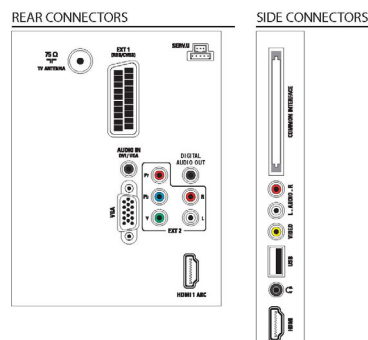

Healthcare

- Control: Multi remote control
- Convenience: Headphone out, Independent main speaker mute
- Safety: Double isolation Class II

Multimedia Applications

- Multimedia connections: USB
- Playback Formats: MP3, JPEG Still pictures
- Video Playback Formats: H264/MPEG-4 AVC, MPEG-1, MPEG-2, MPEG-4

Dimensions

- Set dimensions (W x H x D): 1018 x 635.8 x 83 mm
- Set dimensions with stand (W x H x D): 1018 x 683 x 236.4 mm
- Box dimensions (W x H x D): 1220 x 746 x 160 mm
- Product weight: 11.5 kg
- Product weight (+stand): 14.2 kg
- VESA dimensions: 300 x 200

Accessories

- Included accessories: Remote Control, Batteries for remote control, Power cord, Tabletop stand, Warranty Leaflet
- Optional accessories: Set up remote 22AV8573/00, Wall mount (tilt) 22AV3200/10