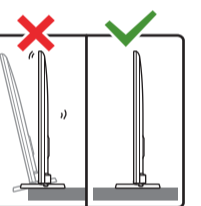

PHILIPS

Television

Quick Start Guide

9506 / 9516 series

(/98, /68)

(/75, /79)

x4

A

B

A

1

2

3

4

1

2

3

4