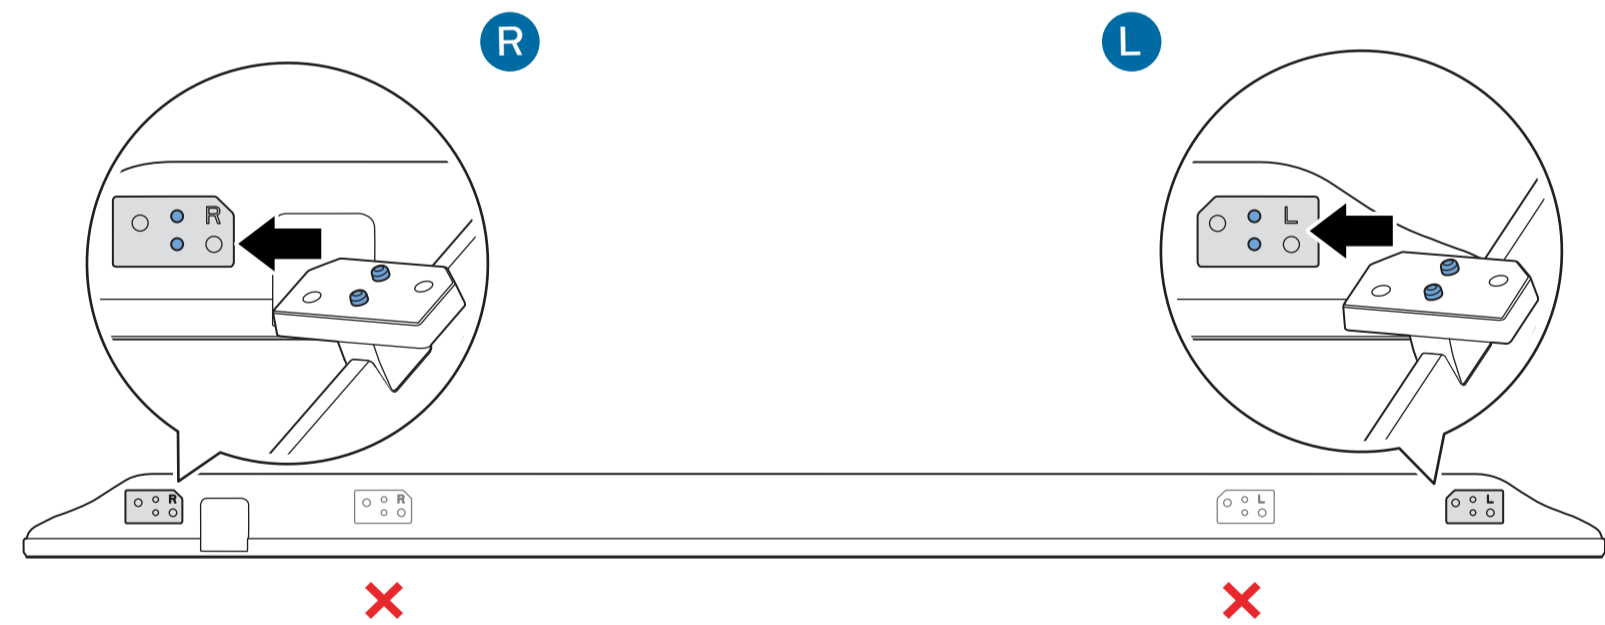

PHILIPS

Television

Quick Start Guide

9506 / 9516 series

(/98, /68)

(/75, /79)

x4

A

B

A

1

2

3

4

1

2

3

4