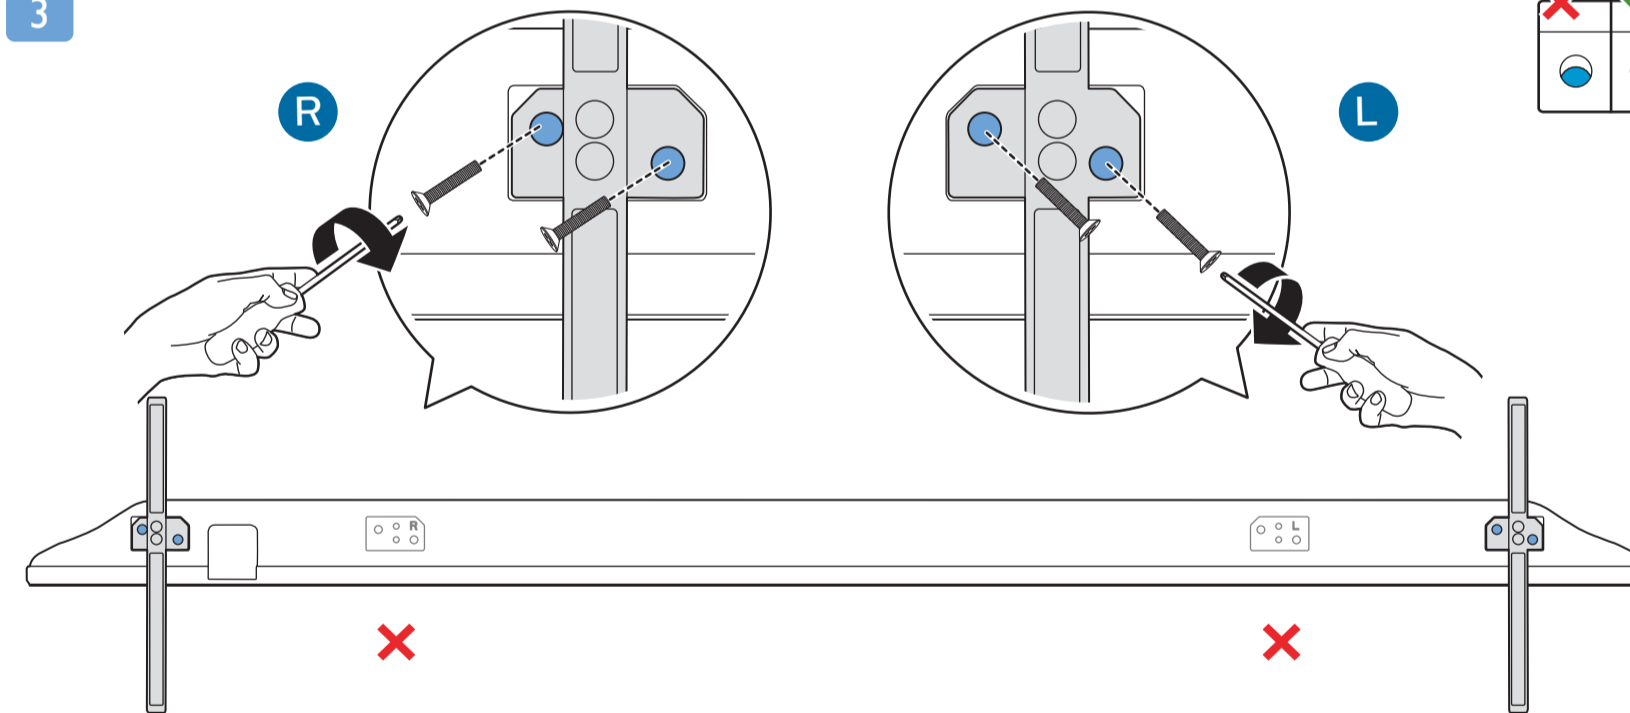

PHILIPS

Television

Quick Start Guide

9506 / 9516 series

(/98, /68)

(/75, /79)

x4

A

B

A

1

2

3

4

1

2

3

4