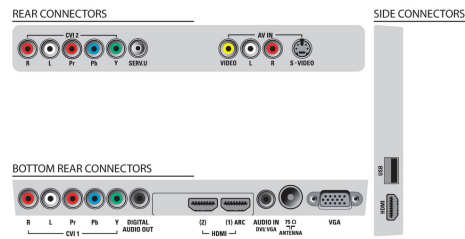

Specifications

Issue date 2019-06-28

Version: 2.5.4

12 NC: 8670 000 59876
EAN: 87 12581 52484 5

© 2019 Koninklijke Philips N.V.
All Rights reserved.

Specifications are subject to change without notice.
Trademarks are the property of Koninklijke Philips N.V.
or their respective owners.

www.philips.com