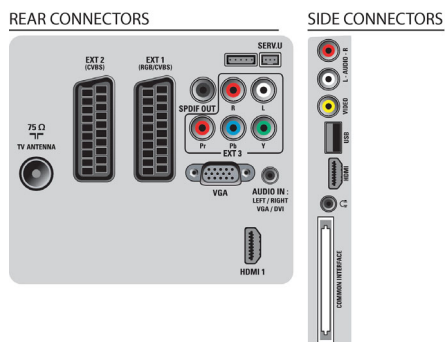

Tuner/Reception/Transmission

- Aerial Input: 75 ohm coaxial (IEC75)
- TV system: PAL I, PAL B/G, PAL D/K, SECAM B/G, SECAM D/K, SECAM L/L'
- Video Playback: NTSC, SECAM, PAL
- Digital TV: DVB-T MPEG4*
- Tuner bands: Hyperband, S-Channel, UHF, VHF

Connectivity

- Ext 1 Scart: Audio L/R, RGB
- Ext 2 Scart: Audio L/R, CVBS in
- Number of Scarts: 2
- Ext 3: YPbPr, Audio L/R in
- HDMI 1: HDMI v1.3
- Front / Side connections: HDMI v1.3, CVBS in, Audio L/R in, Headphone Out, USB 2.0
- EasyLink (HDMI-CEC): One touch play, System audio control, System standby, EasyLink, System info (menu language)
- Other connections: PC Audio in, PC-In VGA, S/ PDIF out (coaxial), Common Interface
- Summary: 2x HDMI, 1x USB, 2x SCART

Power

- Ambient temperature: 5 °C to 35 °C
- Mains power: 220-240V; 50Hz
- Power consumption (typical): 84.6 W
- Standby power consumption: 0.3W
- Annual energy consumption: 123.5 kW h

- Presence of lead: Yes*
- Mercury content: 42 mg

Dimensions

- Set dimensions (W x H x D): 796 x 508.3 x 93 mm
- Set dimensions with stand (W x H x D): 796 x 556 x 220 mm
- Weight incl. Packaging: 12.8 kg
- Product weight: 8.3 kg
- Product weight (+stand): 9.4 kg
- Box dimensions (W x H x D): 1026 x 610 x 160 mm
- VESA wall mount compatible: 200 x 200 mm

Accessories

- Included accessories: Table top stand, Power cord, Quick start guide, User Manual, Warranty Leaflet, Remote Control, 2 x AAA Batteries

Issue date 2020-05-06

Version: 3.1.3

12 NC: 8670 000 71934
EAN: 87 12581 58246 3

© 2020 Koninklijke Philips N.V.
All Rights reserved.

Specifications are subject to change without notice.
Trademarks are the property of Koninklijke Philips N.V.
or their respective owners.

www.philips.com

* 8 days EPG, service not available in all countries

* DVB-T, supported in selected countries only

* Typical on-mode power consumption measured according to IEC62087 Ed 2.

* Energy consumption in kWh per year, based on the power consumption of the television operating 4 hours per day for 365 days. The actual energy consumption will depend on how the television is used.

* This television contains lead only in certain parts or components where no technology alternatives exist in accordance with existing exemption clauses under the RoHS Directive.