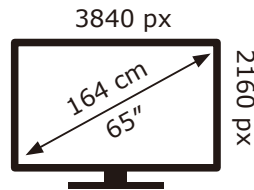

101 kWh/1000h

ABCDEF**G**
HDR
132 kWh/1000h