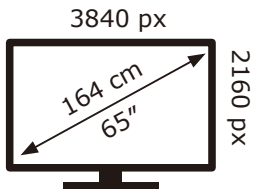

ENERG

PHILIPS

65PUS8107/12

101 kWh/1000h

ABCDEF**G**
HDR
132 kWh/1000h

2019/2013

ENERG

PHILIPS