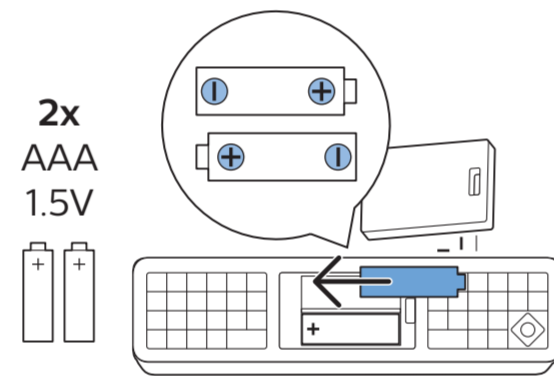

Registre su producto y obtenga asistencia en www.philips.com/TVsupport

B

VESA (x, y)
75" 600x400mm M8 189 cm

1

2

3

All registered and unregistered trademarks are property of their respective owners. Specifications are subject to change without notice. Philips and the Philips' shield emblem are trademarks of Koninklijke Philips N.V. and are used under license from Koninklijke Philips N.V. 2019© TP Vision Europe B.V. All rights reserved. philips.com