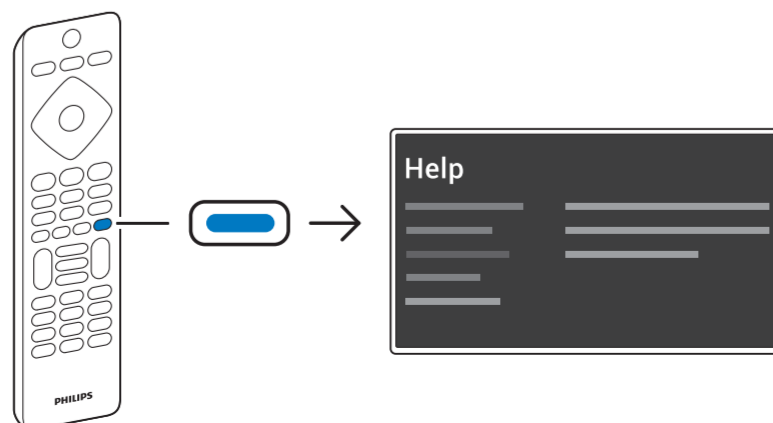

Registre su producto y obtenga asistencia en www.philips.com/TVsupport

B

VESA (x, y)
75" 600x400mm M8 189 cm

1

2

3

All registered and unregistered trademarks are property of their respective owners. Specifications are subject to change without notice. Philips and the Philips' shield emblem are trademarks of Koninklijke Philips N.V. and are used under license from Koninklijke Philips N.V. 2019© TP Vision Europe B.V. All rights reserved. philips.com