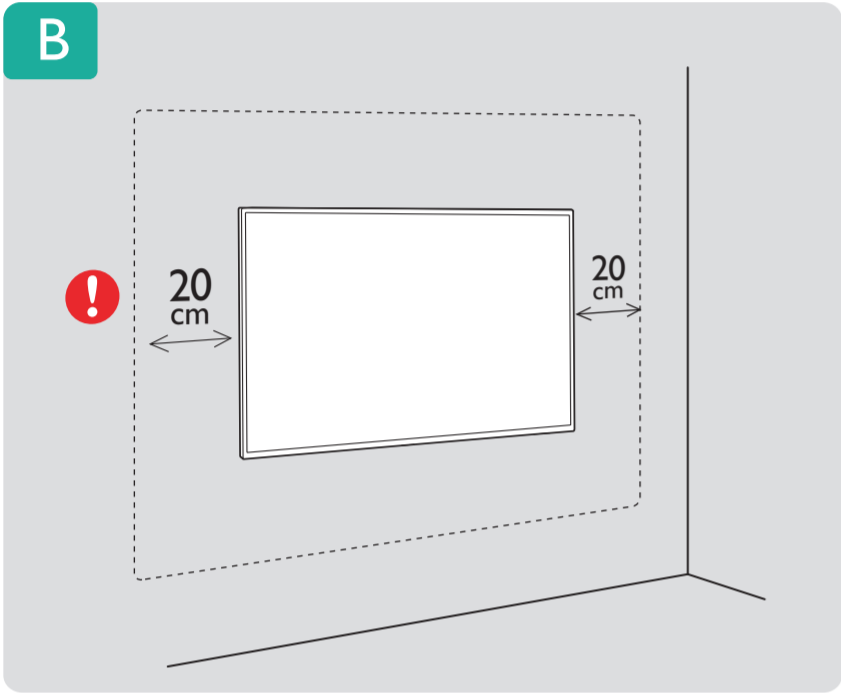

Registre su producto y obtenga asistencia en www.philips.com/TVsupport

B

VESA (x, y)
75" 600x400mm M8 189 cm

1

2

3

All registered and unregistered trademarks are property of their respective owners. Specifications are subject to change without notice. Philips and the Philips' shield emblem are trademarks of Koninklijke Philips N.V. and are used under license from Koninklijke Philips N.V. 2019© TP Vision Europe B.V. All rights reserved. philips.com