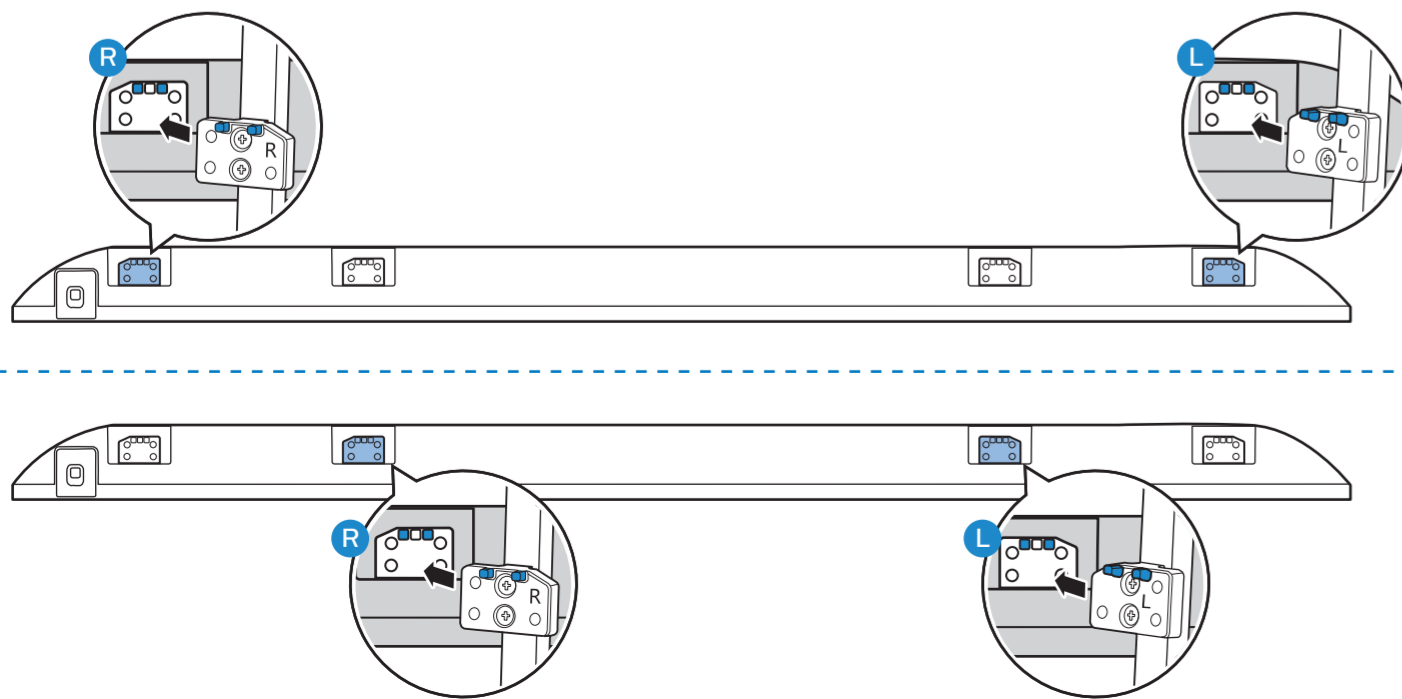

75PUD6754/77
75PUD6754/55

Guía Rápida

A

1

A

B

2

3

4

5

6

7

8

9

10

English Read the safety instructions.
Español Lea la información de seguridad.

Registre su producto y obtenga asistencia en www.philips.com/TVsupport

B

VESA (x, y)
75" 600x400mm M8 189 cm

1

2

3

All registered and unregistered trademarks are property of their respective owners. Specifications are subject to change without notice. Philips and the Philips' shield emblem are trademarks of Koninklijke Philips N.V. and are used under license from Koninklijke Philips N.V. 2019© TP Vision Europe B.V. All rights reserved. philips.com