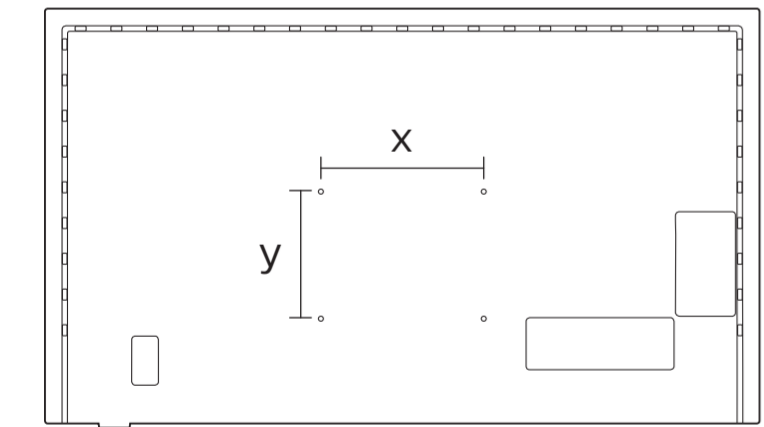

Registre su producto y obtenga asistencia en www.philips.com/TVsupport

B

VESA (x, y)
75" 600x400mm M8 189 cm

1

2

3

All registered and unregistered trademarks are property of their respective owners. Specifications are subject to change without notice. Philips and the Philips' shield emblem are trademarks of Koninklijke Philips N.V. and are used under license from Koninklijke Philips N.V. 2019© TP Vision Europe B.V. All rights reserved. philips.com