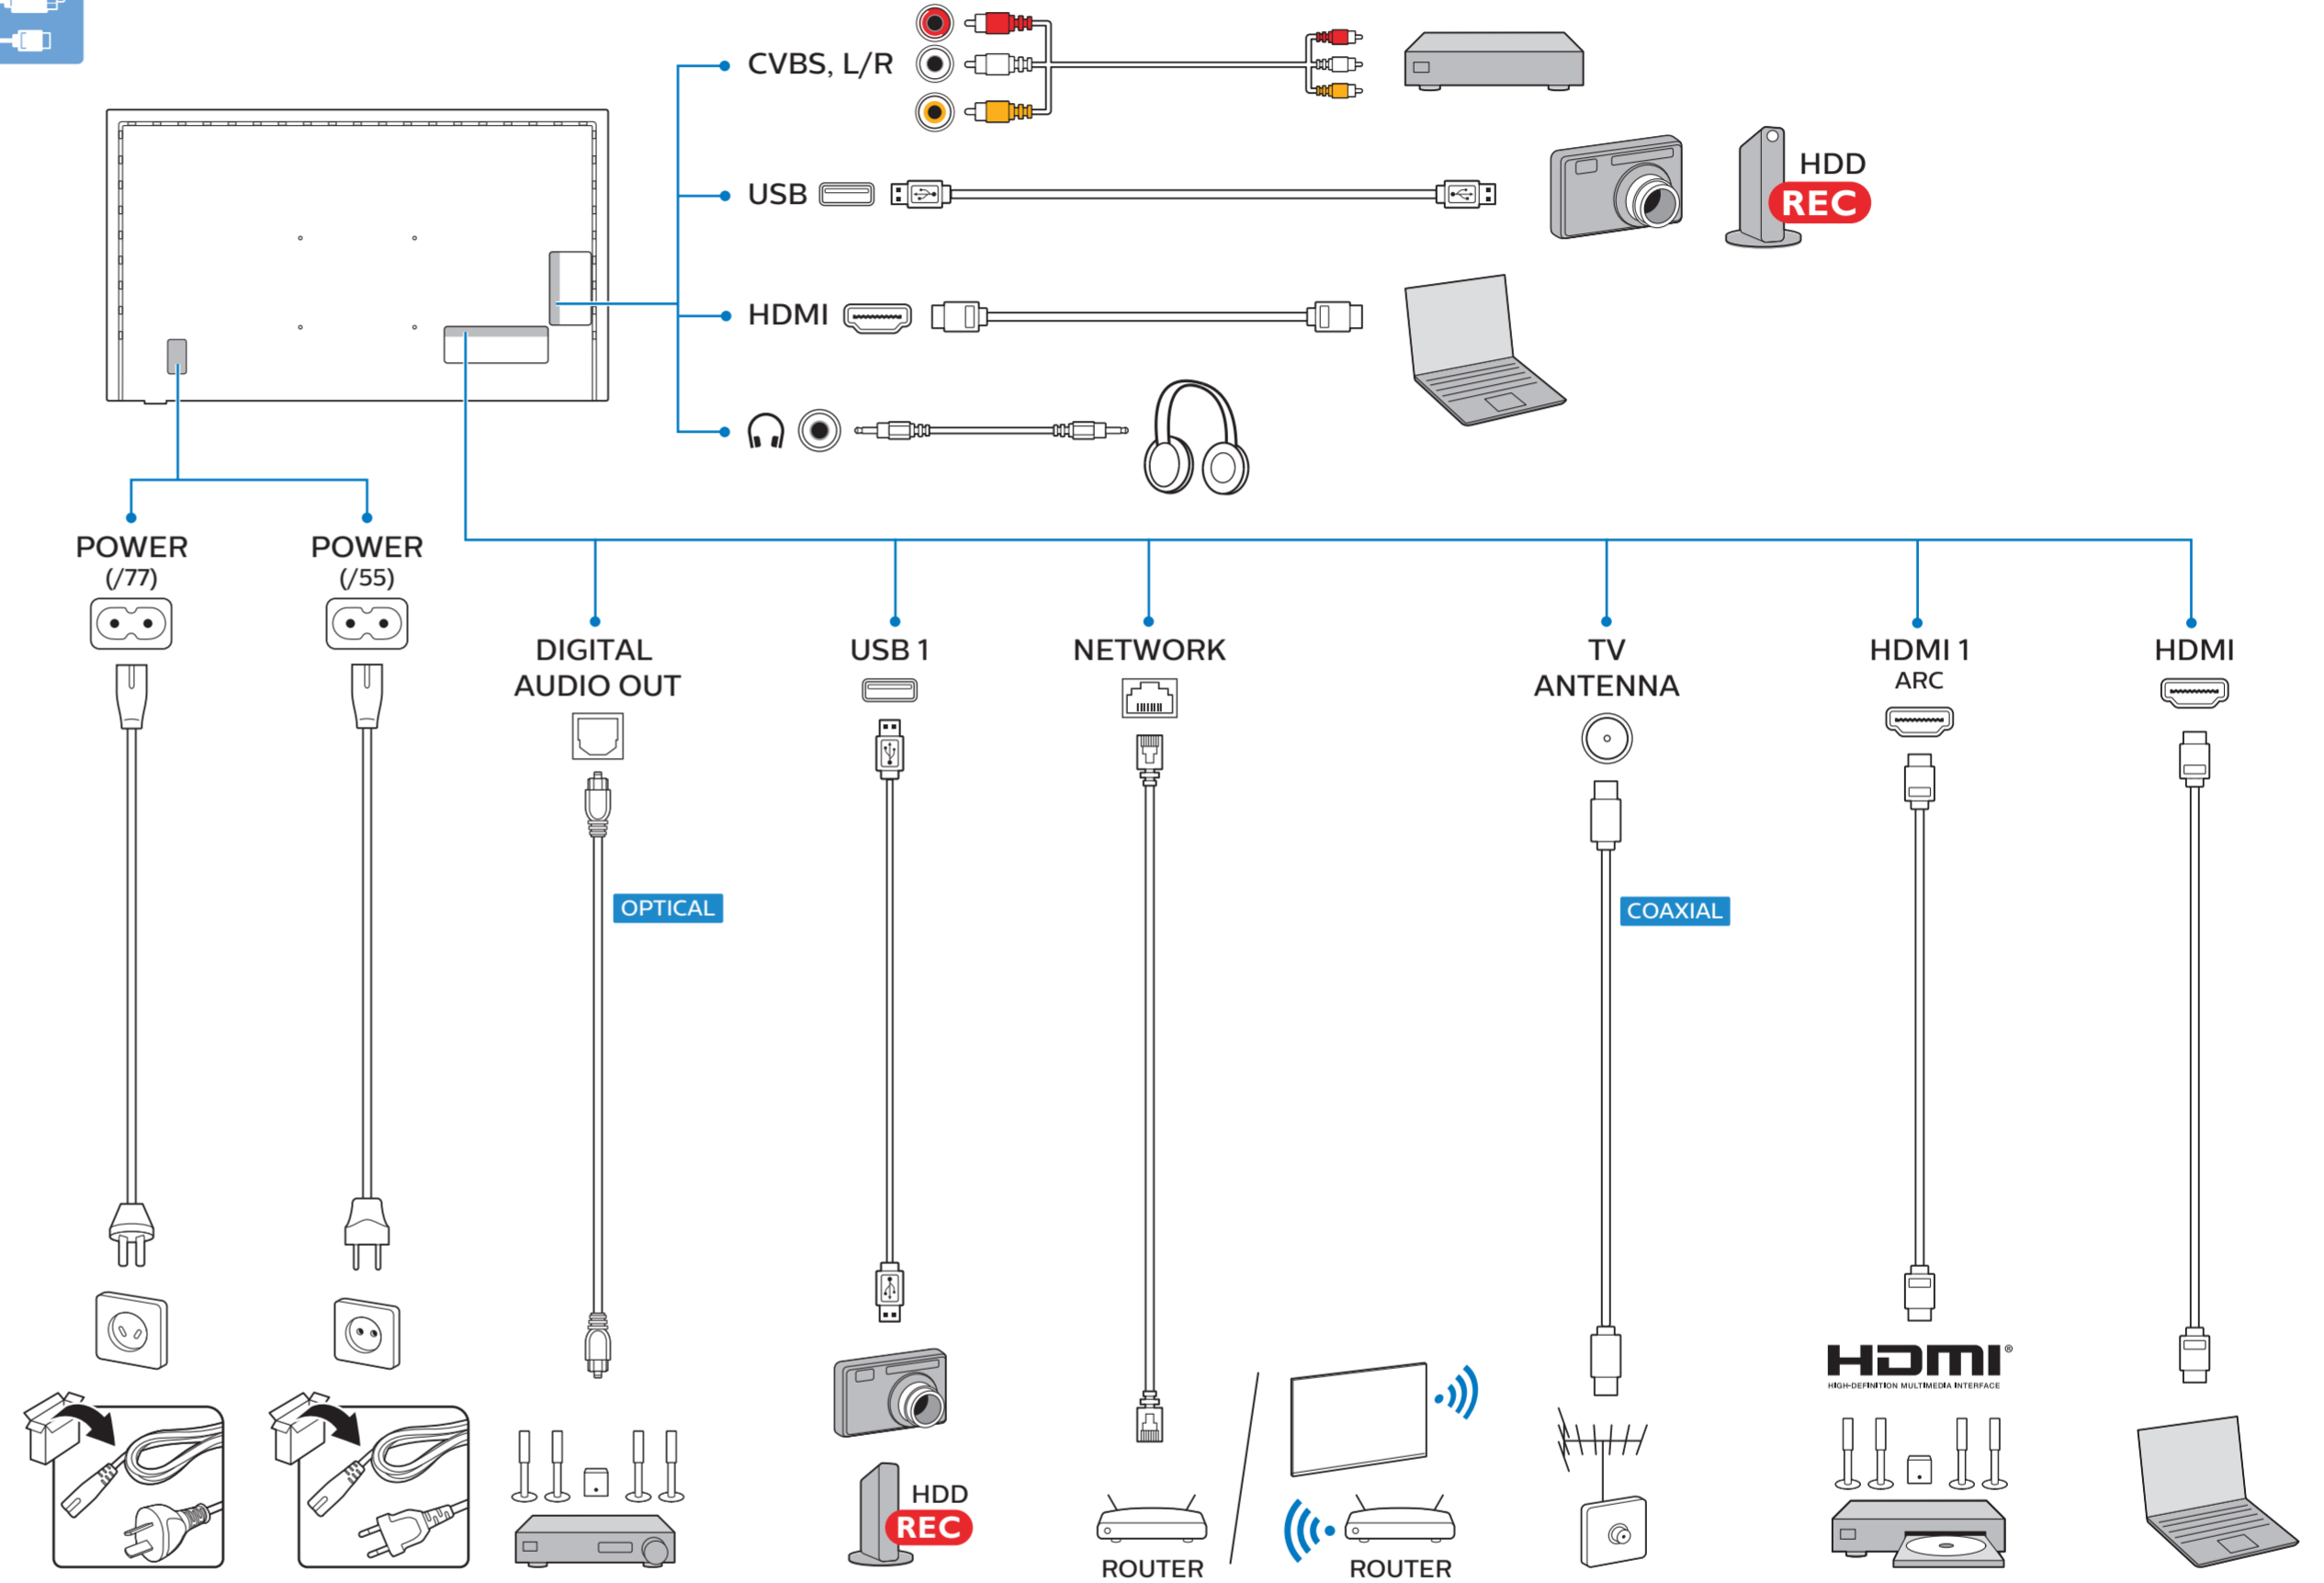

Registre su producto y obtenga asistencia en www.philips.com/TVsupport

B

VESA (x, y)
75" 600x400mm M8 189 cm

1

2

3

All registered and unregistered trademarks are property of their respective owners. Specifications are subject to change without notice. Philips and the Philips' shield emblem are trademarks of Koninklijke Philips N.V. and are used under license from Koninklijke Philips N.V. 2019© TP Vision Europe B.V. All rights reserved. philips.com