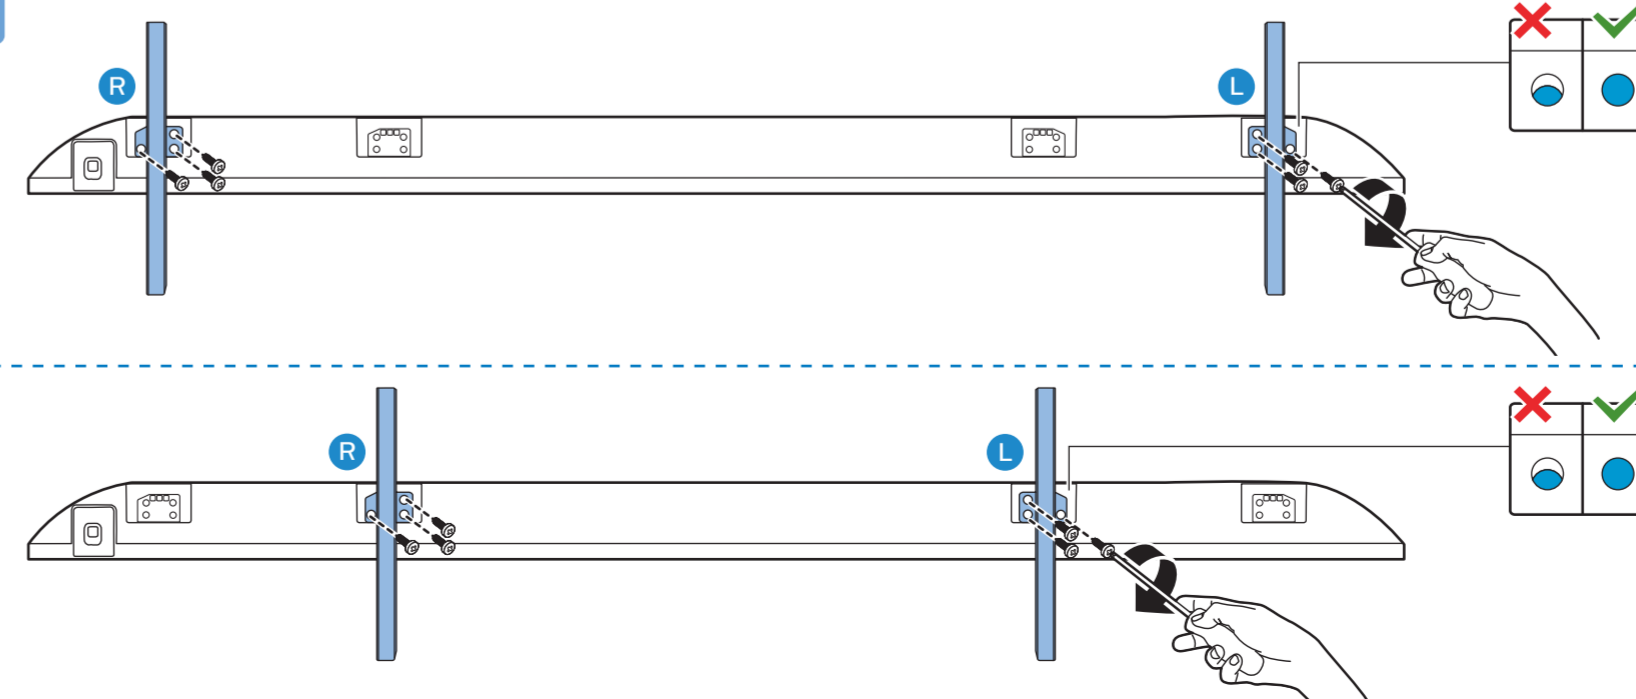

4

5

6

7

8

9

10

English Read the safety instructions.
Español Lea la información de seguridad.

Registre su producto y obtenga asistencia en www.philips.com/TVsupport

B

VESA (x, y)
75" 600x400mm M8 189 cm

1

2

3

All registered and unregistered trademarks are property of their respective owners. Specifications are subject to change without notice. Philips and the Philips' shield emblem are trademarks of Koninklijke Philips N.V. and are used under license from Koninklijke Philips N.V. 2019© TP Vision Europe B.V. All rights reserved. philips.com