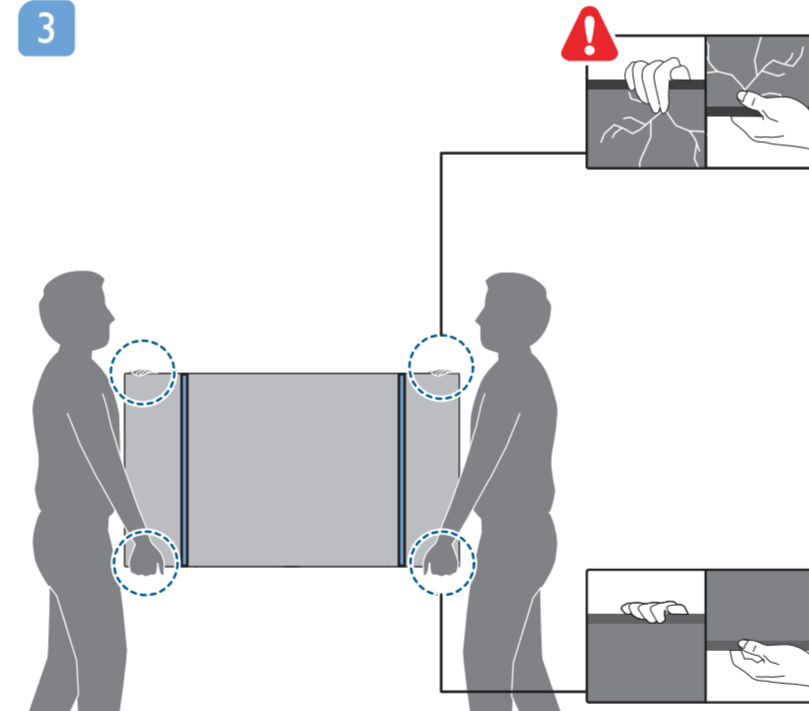

75PUD6754/77
75PUD6754/55

Guía Rápida

A

1

A

B

2

3

Registre su producto y obtenga asistencia en www.philips.com/TVsupport

B

VESA (x, y)
75" 600x400mm M8 189 cm

1

2

3

All registered and unregistered trademarks are property of their respective owners. Specifications are subject to change without notice. Philips and the Philips' shield emblem are trademarks of Koninklijke Philips N.V. and are used under license from Koninklijke Philips N.V. 2019© TP Vision Europe B.V. All rights reserved. philips.com