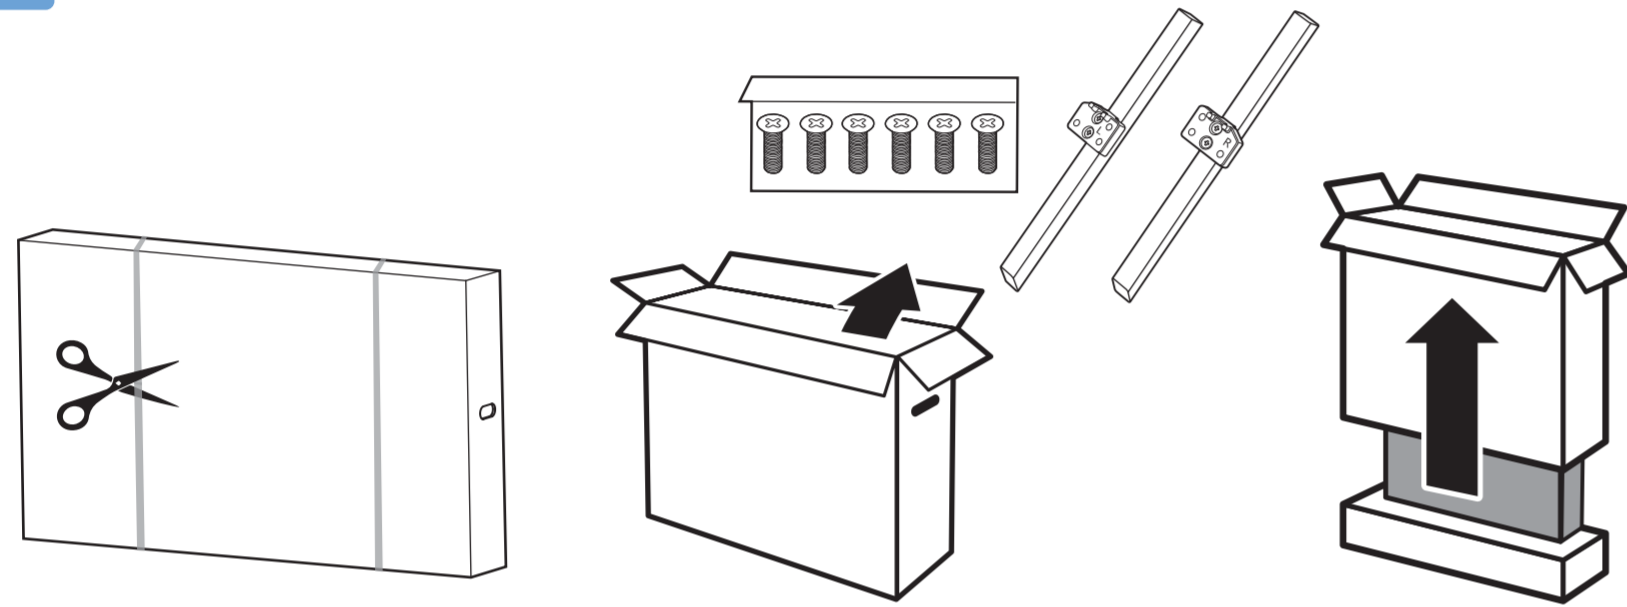

75PUD6754/77
75PUD6754/55

Guía Rápida

A

1

A

B

2

3

Registre su producto y obtenga asistencia en www.philips.com/TVsupport

B

VESA (x, y)
75" 600x400mm M8 189 cm

1

2

3

All registered and unregistered trademarks are property of their respective owners. Specifications are subject to change without notice. Philips and the Philips' shield emblem are trademarks of Koninklijke Philips N.V. and are used under license from Koninklijke Philips N.V. 2019© TP Vision Europe B.V. All rights reserved. philips.com