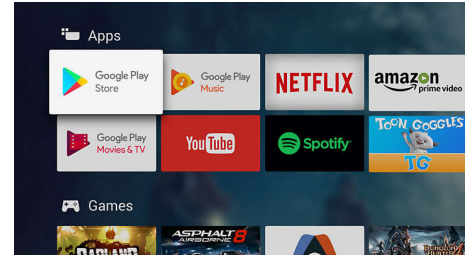

TV Content

Go beyond traditional TV programming with Google Play Store and Philips App Gallery. Experience endless movies, TV, music, apps and games online. More to love.

AI voice control.

Control your Philips Android TV with your voice. Want to play a game, watch Netflix or find content and apps in the Google Play store? Just tell your TV. You can even command all Google Assistant-compatible smart home devices, like dimming the lights and setting the thermostat on movie night. Without leaving the sofa. The days of searching for the TV remote are over. Now you can use your voice to control your Philips smart TV via Alexa-enabled devices, like Amazon Echo. Turn your TV on, change the channel, switch to your gaming console and more with Alexa.

Perfect Natural Reality

Perfect Natural Reality. More depth, more detail.

Crisp dialogue

Crisp dialogue. Subtle details. Thunderous effects.

Detailed audio

Detailed audio from an integrated woofer and tweeters

Elegant design.

Elegant design. Slender metal bezel and stand.