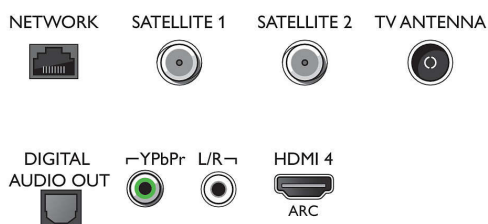

Picture/Display

- Aspect ratio: 16:9
- Diagonal screen size (metric): 139 cm
- Display: 4K Ultra HD OLED
- Panel resolution: 3840 x 2160
- Picture engine: P5 Pro Perfect Picture Engine

- Picture enhancement: Ultra Resolution, Micro Dimming Perfect, Wide Colour Gamut 99% DCI/P3, 5000 PPI, Dolby Vision, HDR10+, Perfect Natural Motion
- Diagonal screen size (inch): 55 inch

(Hybrid Log Gamma), HDR10+/Dolby Vision

Tuner/Reception/Transmission

- Twin Tuner
- Digital TV: DVB-T/T2/T2-HD/C/S/S2
- Video Playback: NTSC, PAL, SECAM
- MPEG Support: MPEG2, MPEG4
- TV Programme guide*: 8-day Electronic Programme Guide
- Signal strength indication
- Teletext: 1000 page Hypertext
- HEVC support

Connections

Side

Bottom

Specifications

Android TV

- OS: Android TV™ 9 (Pie)
- Pre-installed apps: Google Play Movies*, Google Play Music*, Google Search, YouTube
- Memory size (Flash): 16 GB*

Smart TV Features