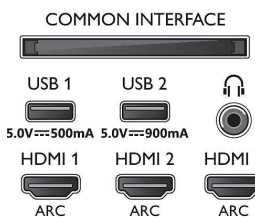

Specifications

Ambilight

- Ambilight Features: Built-in Ambilight+hue, Ambilight Music, Game Mode, Wall colour adaptive, Lounge mode
- Ambilight Version: 3 sided

Picture/Display

- Aspect ratio: 16:9
- Diagonal screen size (metric): 139 cm
- Display: 4K Ultra HD OLED
- Panel resolution: 3840 x 2160
- Picture engine: P5 Pro Perfect Picture Engine

- Picture enhancement: Ultra Resolution, Micro Dimming Perfect, Wide Colour Gamut 99% DCI/P3, 5000 PPI, Dolby Vision, HDR10+, Perfect Natural Motion
- Diagonal screen size (inch): 55 inch

Supported Display Resolution

- Computer inputs on all HDMI: up to 4K UHD 3840 x 2160 @60 Hz, HDR supported, HDR10+/HLG
- Video inputs on all HDMI: up to 4K UHD 3840 x 2160 @60 Hz, HDR supported, HDR10/HLG

(Hybrid Log Gamma), HDR10+/Dolby Vision

Tuner/Reception/Transmission

- Twin Tuner
- Digital TV: DVB-T/T2/T2-HD/C/S/S2
- Video Playback: NTSC, PAL, SECAM
- MPEG Support: MPEG2, MPEG4
- TV Programme guide*: 8-day Electronic Programme Guide
- Signal strength indication
- Teletext: 1000 page Hypertext
- HEVC support

Connections

Side