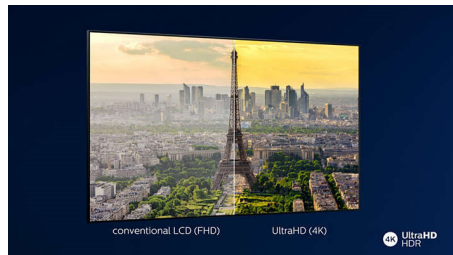

HDR10+

With a Philips HDR10+ TV, picture quality is even more immersive and lifelike. Dynamic metadata enables your TV to adjust brightness levels from frame to frame. From bright skies to candlelit temples, colours look real. Original details are preserved. Contrast is impeccable.