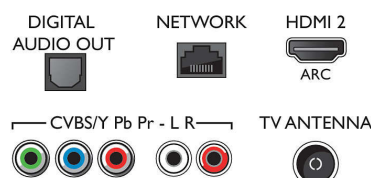

Sound

- Output power (RMS): 16W
- Sound Enhancement: Incredible Surround, Clear Sound, Auto Volume Leveler, Bass Control, Smart Sound

Connectivity

- Number of AV connections: 1
- Number of HDMI connections: 2
- HDMI features: Audio Return Channel
- Number of component in (YPbPr): 1
- EasyLink (HDMI-CEC): Remote control pass-through, System audio control, System standby, One touch play
- Number of USBs: 2
- Wireless connection: Dual Band, Wi-Fi 802.11n 2x2 integrated
- Other connections: Antenna IEC75, Digital audio out (optical), Ethernet-LAN RJ-45, Headphone out, Service connector, Audio L/R in
- SPDIF digital sound output: 1 (Optical)

Power

- Mains power: AC 110 - 240 V 50/60Hz
- Ambient temperature: 5 °C to 35 °C
- Standby power consumption: $\leq 0.5W$
- Power Saving Features: Auto switch-off timer, Eco mode, Picture mute (for radio)

Accessories

- Included accessories: Remote Control, Table top stand, Power cord, Quick start guide, Legal and safety brochure, 2 x AAA Batteries

Dimensions

- Set Width: 732.5 mm
- Set Height: 429.2 mm
- Set Depth: 76.8 mm
- Product weight: 4.92 kg
- Set width (with stand): 732.5 mm
- Set height (with stand): 492 mm
- Set depth (with stand): 129.2 mm
- Product weight (+stand): 5.05 kg
- Box width: 798 mm
- Box height: 518 mm
- Box depth: 140 mm
- Weight incl. Packaging: 5.05 kg

- Wall mount compatible: 100 x 100 mm

Connections

Side

Rear

Issue date 2023-10-16

Version: 6.1.1

EAN: 87 18863 01207 9

© 2023 Koninklijke Philips N.V.
All Rights reserved.

Specifications are subject to change without notice.
Trademarks are the property of Koninklijke Philips N.V.
or their respective owners.

www.philips.com

* EPG and actual visibility (up to 8 days) is country and operator dependent.

* Energy consumption in kWh per year, based on the power consumption of the television operating 4 hours per day for 365 days. The actual energy consumption will depend on how the television is used.

* The TV supports DVB reception for 'Free to air' broadcast. Specific DVB operators may not be supported. An up to date list can be found in the FAQ section of the Philips support website. For some operators Conditional Access and subscription are required. Contact your operator for more information.

* (Philips) only compatible with specific Philips player device.