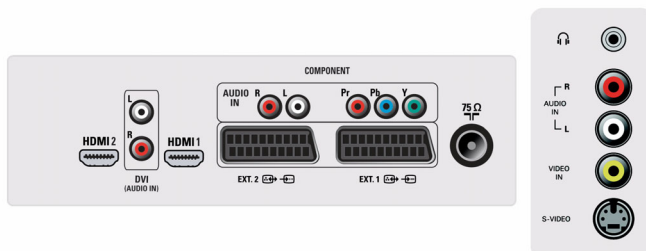

Tuner/Reception/Transmission

- **Tuner bands:** Hyperband, S-Channel, UHF, VHF
- **TV system:** PAL, SECAM
- **Video Playback:** NTSC, PAL, SECAM
- **Aerial Input:** 75 ohm coaxial (IEC75)
- **Tuner Display:** PLL
- **Number of Preset Channels:** 100

Connectivity

- **Ext 1 Scart:** Audio L/R, CVBS in/out, RGB
- **Ext 2 Scart:** CVBS in/out, S-video in, Audio L/R
- **Other connections:** Antenna IEC75
- **Front / Side connections:** CVBS in, Headphone out, S-video in, Audio L/R in
- **Number of Scarts:** 2
- **Ext 4:** YPbPr
- **Ext 5:** HDMI
- **Ext 6:** HDMI

Power

- **Power consumption:** 120 W Normal Operation W
- **Standby power consumption:** 1 W
- **Ambient temperature:** +5 -/+ 40 C
- **Mains power:** 110 - 240V, 50/60Hz

Dimensions

- **Product weight:** 18.9 kg
- **Weight incl. Packaging:** 22 kg
- **Dimensions (with base) (W x H x D):** 924 x 550 x 222 mm
- **Colour cabinet:** Bicolour Digital Silver and Silver Frost
- **Box dimensions (W x H x D):** 1000 x 690 x 240 mm
- **VESA wall mount compatible:** 0 mm
- **Dimensions (without base) (W x H x D):** 924 x 507 x 119 mm

Accessories

- **Included Accessories:** Power cord, Quick start guide, Registration card, Remote Control, User Manual, Batteries for remote control, Table top stand, Warranty certificate
- **Optional accessories:** Floor stand

Loudspeakers

- **Built-in speakers:** 2

Stereo system					Transmission system					
2CS DK	NICAM DK	2CS BG	NICAM I	NICAM LL'	PAL BG	PAL DK	PAL I	SECAM BG	SECAM DK	SECAM LL'
•	•	•	•	•	•	•	•	•	•	•