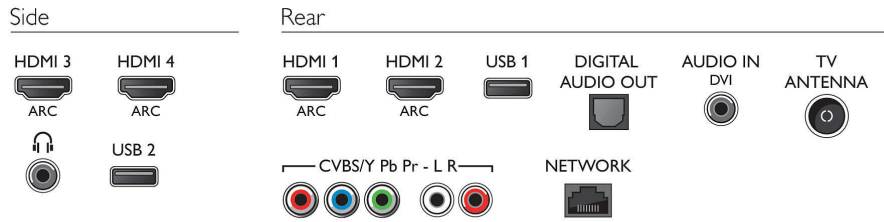

Specifications

Ambilight

- Ambilight Features: Auto Ambilight, Wall colour adaptive, Dual View Fixed Color, Dynamic, linked to light sensor, Lounge mode, sunset
- Ambilight Version: 3-sided
- Ambilight light system: Built-in AL + Hue

Picture/Display

- Aspect ratio: 4:3/16:9
- Diagonal screen size (inch): 58 inch

- Diagonal screen size (metric): 147 cm
- Display: LED Ultra HD
- 3D: Active 3D, 2 Player Full Screen Gaming*, 3D Depth adjustment, 2D to 3D conversion, Auto 3D detection, Flickerfree 3D
- Panel resolution: 3840x2160
- Brightness: 350 cd/m²
- Picture enhancement: Pixel Plus Ultra HD, Digital Natural Motion, 400Hz PMR Ultra, Micro Dimming

Supported Display Resolution

- Computer inputs on all HDMI: up to 4K Ultra HD 3840x2160
- Video inputs on all HDMI: up to 4K Ultra HD 3840x2160p, @24,25,30Hz

Tuner/Reception/Transmission

- Digital TV: DVB-T/T2
- Video Playback: NTSC, PAL, SECAM

Connections