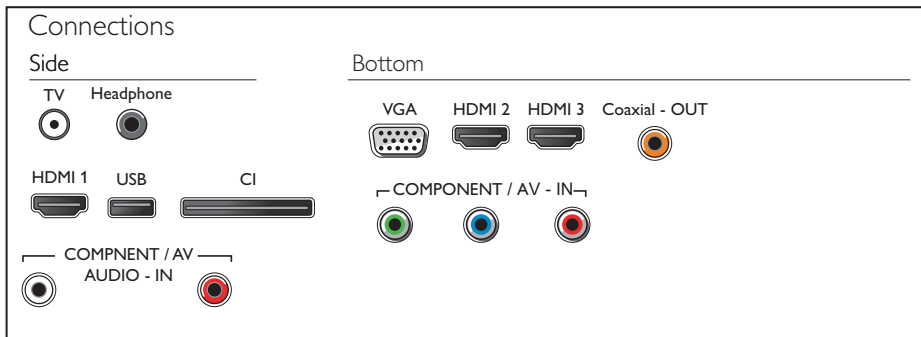

Sound

- Output power (RMS): 16W
- Sound Enhancement: Incredible Surround

Connectivity

- Number of HDMI connections: 3
- Number of component in (YPbPr): 1
- Number of USBs: 1
- Other connections: Antenna IEC75, Headphone out, Digital audio out (coaxial), Audio in (VGA/DVI), PC-In VGA
- EasyLink (HDMI-CEC): System standby, One touch play
- HDMI features: Audio Return Channel

Supported Display Resolution

- Computer inputs: up to 1920x1080 @ 60Hz
- Video inputs: 24, 25, 30, 50, 60 Hz, up to

1920x1080p

Multimedia Applications

- Video Playback Formats: H264/MPEG-4 AVC, MPEG-2, MPEG-4
- Subtitles Formats Support: .AAS, .SRT
- Music Playback Formats: MP3, AAC, MPEG1 L1/2
- Picture Playback Formats: JPEG, BMP, PNG

Tuner/Reception/Transmission

- Analog TV: NTSC, PAL, SECAM
- Digital TV: DVB-T/T2
- TV Program guide*: 8 day Electronic Program Guide

Power

- Mains power: AC 110 - 240 V 50/60Hz
- Standby power consumption: < 0.5 W

Dimensions

- Set dimensions (W x H x D): 1110 x 647 x 79 mm
- Set dimensions with stand (W x H x D): 1110 x 712 x 323 mm
- Product weight: 10 kg
- Product weight (+stand): 11.5 kg
- Weight incl. Packaging: 15 kg
- VESA wall mount compatible: 200 x 300 mm

Accessories

- Included accessories: Remote Control, Power cord, Quick start guide, Table top stand, 2 x AAA Batteries

Issue date 2018-03-28

Version: 1.1.1

12 NC: 8670 001 36122
EAN: 87 18863 00847 8

© 2018 Koninklijke Philips N.V.
All Rights reserved.

Specifications are subject to change without notice.
Trademarks are the property of Koninklijke Philips N.V.
or their respective owners.

www.philips.com

* EPG and actual visibility (up to 8 days) is country and operator dependent.
* The TV supports DVB reception for 'Free to air' broadcast. Specific DVB operators may not be supported. An up to date list can be found in the FAQ section of the Philips support website. For some operators Conditional Access and subscription are required. Contact your operator for more information.
* USB recording for digital channels only, recordings may be limited by broadcast copy protection (CI+). Country and channel restrictions may apply.