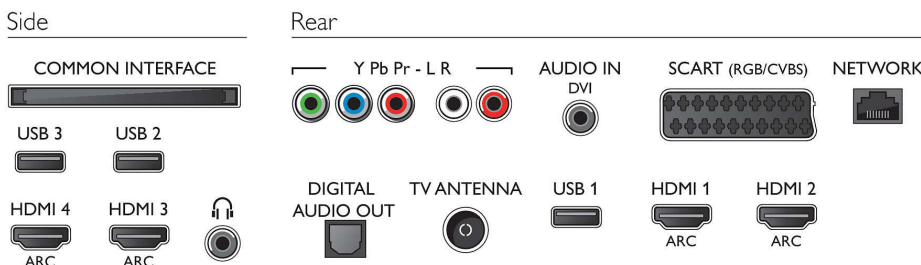

Connectivity

- Number of HDMI connections: 4
- HDMI features: 4K, Audio Return Channel
- Number of components in (YPbPr): 1
- EasyLink (HDMI-CEC): Remote control pass-through, System audio control, System standby, One touch play
- Number of scarts (RGB/CVBS): 1
- Number of USBs: 3
- Wireless connection: Dual Band, Wi-Fi Direct, Wi-Fi 802.11n 2 x 2 integrated
- Other connections: Antenna IEC75, Common Interface Plus (CI+), Ethernet-LAN RJ-45, Digital audio out (optical), Audio L/R in, Audio in (DVI), Headphone out, Service connector
- HDCP 2.2: Yes on HDMI1

Power

- Mains power: AC 220 - 240 V 50/60 Hz
- Ambient temperature: 5°C to 35°C
- Standby power consumption: < 0.5 W
- Energy Label Class: A+
- EU Energy Label power: 41 W
- Power Saving Features: Auto switch-off timer, Light sensor, Picture mute (for radio)
- Off mode power consumption: < 0.3
- Annual energy consumption: 61 kWh

Accessories

- Included accessories: Remote Control, 2 x AAA Batteries, Tabletop swivel stand, Power cord, Quick start guide, Legal and safety brochure

Dimensions

- Set Width: 904 mm
- Set Height: 526 mm
- Set Depth: 83 mm
- Product weight: 7.8 kg
- Set width (with stand): 904 mm
- Set height (with stand): 575 mm
- Set depth (with stand): 213 mm
- Product weight (+stand): 9 kg
- Box width: 1060 mm
- Box height: 625 mm
- Box depth: 131 mm
- Weight incl. Packaging: 10.1 kg
- Wall-mount compatible: 200 x 200 mm

Connections

Issue date 2023-10-16

Version: 6.4.1

EAN: 87 18863 00223 0

© 2023 Koninklijke Philips N.V.
All Rights reserved.

Specifications are subject to change without notice.
Trademarks are the property of Koninklijke Philips N.V.
or their respective owners.

www.philips.com

* Android App offerings vary per country. For more details please visit your local Google Play Store.

* Compatibility depends on Wi-Fi Miracast certification and Android 4.2 or later. For more details please refer to your device documentation.

* USB recording for digital channels only, recordings may be limited by broadcast copy protection (CI+). Country and channel restrictions may apply.

* The TV supports DVB reception for 'Free to air' broadcast. Specific DVB operators may not be supported. An up to date list can be found in the FAQ section of the Philips support website. For some operators Conditional Access and subscription are required. Contact your operator for more information.

* Energy consumption in kWh per year based on the power consumption of the television operating 4 hours per day for 365 days. The actual energy consumption will depend on how the television is used.

* EPG and actual visibility (up to 8 days) is country- and operator-dependent.

* (Philips) only compatible with specific Philips player device.

* Google Cast functionality is subject to Google Cast Ready apps and devices. For more details, please visit the Google Cast product page.

* Philips TV Remote app and related functionalities vary per TV model, operator and country, as well as smart device model and OS. For more details please visit: www.philips.com/TVRemoteapp.

* Smart TV app availability varies per TV model and country. For more details please visit: www.philips.com/smarttv.