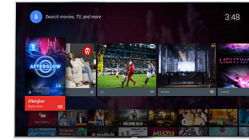

Dual Core + Android

With Android on your TV, you'll navigate, launch apps and play videos in a way that is super fast, super intuitive and super fun. The Android robot liberates the power of our Dual Core processor to get things done with speed and ease.

Google Play

Google Play™ has a rich catalogue of high-quality games for all ages. Optimised for use on your TV, they look as great as they play. And there's no need to clutter up your house with yet another gaming console; with a universal USB gaming control you can navigate and play with ease.