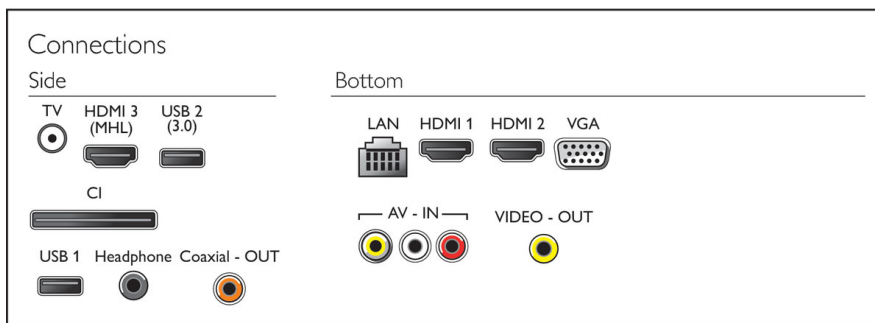

Multimedia Applications

- Video Playback Formats: H264/MPEG-4 AVC, MPEG-2, MPEG-4
- Subtitles Formats Support: .SRT, .ASS
- Music Playback Formats: AAC, M4A, MP3
- Picture Playback Formats: JPEG, BMP, PNG

Supported Display Resolution

- Computer inputs: up to 1920x1080 @ 60Hz
- Video inputs: 24, 25, 30, 50, 60 Hz, up to 1920x1080p

Tuner/Reception/Transmission

- Digital TV: DVB-T/T2
- MPEG Support: MPEG2, MPEG4
- Video Playback: NTSC, PAL, SECAM
- Analog TV: NTSC, PAL, SECAM

Power

- Mains power: AC 110 - 240V 50/60 Hz
- Ambient temperature: 5 °C to 35 °C
- Standby power consumption: < 0.5 W
- Off mode power consumption: < 0.5 W
- Power Saving Features: Auto switch-off timer, Eco mode, Picture mute (for radio)

Dimensions

- Box dimensions (W x H x D): 1210 x 744 x 175 mm
- Set dimensions (W x H x D): 1102 x 639 x 81 mm
- Set dimensions with stand (W x H x D): 1102 x 696 x 258 mm
- Product weight: 9.5 kg
- Product weight (+stand): 10 kg
- Weight incl. Packaging: 13.5 kg
- VESA wall mount compatible: 300 x 200 mm

Accessories

- Included accessories: Remote Control, Table top stand, Power cord, Quick start guide, Warranty Leaflet

Issue date 2018-05-10

Version: 6.0.1

12 NC: 8670 001 36773
EAN: 87 18863 00890 4

© 2018 Koninklijke Philips N.V.
All Rights reserved.

Specifications are subject to change without notice.
Trademarks are the property of Koninklijke Philips N.V.
or their respective owners.

www.philips.com

* EPG and actual visibility (up to 8 days) is country and operator dependent.

* Energy consumption in kWh per year, based on the power consumption of the television operating 4 hours per day for 365 days. The actual energy consumption will depend on how the television is used.

* The TV supports DVB reception for 'Free to air' broadcast. Specific DVB operators may not be supported. An up to date list can be found in the FAQ section of the Philips support website. For some operators Conditional Access and subscription are required. Contact your operator for more information.

* (Philips) only compatible with specific Philips player device.