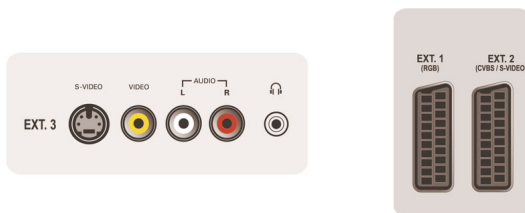

Tuner/Reception/Transmission

- Aerial Input: 75 ohm coaxial (IEC75)
- TV system: PAL I, PAL B/G, PAL D/K, SECAM B/G, SECAM D/K, SECAM L/L', DVB COFDM 2K/8K
- Video Playback: NTSC, SECAM, PAL
- DVB: DVB Terrestrial*
- Tuner bands: Hyperband, S-Channel, UHF, VHF
- Number of Pre-set Channels: 100
- Tuner Display: PLL

Connectivity

- Ext 1 Scart: Audio L/R, CVBS in/out, RGB
- Ext 2 Scart: Audio L/R, CVBS in/out, S-video in
- Ext 3: S-video in, CVBS in, Audio L/R in
- Ext 4: YPbPr, Audio L/R in
- Ext 5: HDMI
- Ext 6: HDMI
- Number of Scarts: 2
- Other connections: Headphone out, Common Interface

Power

- Ambient temperature: 5°C to 40°C
- Mains power: 220 - 240 V, 50/60 Hz
- Power consumption: 360 W
- Standby power consumption: < 1 W

Accessories

- Included Accessories: Tabletop stand, Power cord, Quick start guide, User Manual, Registration card, Warranty certificate, Remote Control, Batteries for remote control
- Optional accessories: Floor stand

Dimensions

- Colour cabinet: Black cabinet High gloss deco front
- Set dimensions (W x H x D): 1250 x 819.4 x 107.6 mm
- Set dimensions with stand (W x H x D): 1250 x 877.4 x 325 mm
- Product weight: 47.5 kg
- Product weight (+stand): 57.5 kg
- Box dimensions (W x H x D): 1347 x 912 x 388 mm
- Weight incl. Packaging: 64 kg
- VESA wall mount compatible: 600 x 400 mm

Stereo system					Transmission system					
2CS DK	NICAM DK	2CS BG	NICAM I	NICAM LL	PAL BG	PAL D/K	PAL I	SECAM BG	SECAM DK	SECAM LL
•	•	•	•	•	•	•	•	•	•	•

Issue date 2019-06-28

Version: 5.0.9

12 NC: 8670 000 25289
EAN: 87 12581 30170 5

© 2019 Koninklijke Philips N.V.
All Rights reserved.

Specifications are subject to change without notice.
Trademarks are the property of Koninklijke Philips N.V.
or their respective owners.

www.philips.com