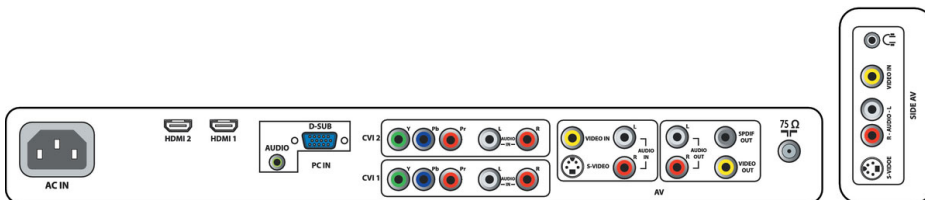

- Digital Tuning, Sorting
- Ease of Use: Auto Volume Leveller (AVL), On Screen Display, Program List, Smart Picture Control, Smart Sound Control, Top Controls
- Remote Control: TV
- Remote control type: RC2023610/01B
- Screen Format Adjustments: 4:3, Subtitle Zoom, Superwide, Widescreen, Zoom 14:9, Zoom 16:9
- Picture in Picture: Picture in graphics
- Teletext: 1000 page Smart Text
- Teletext enhancements: Program information Line

Tuner/Reception/Transmission

- Aerial Input: 75 ohm coaxial (IEC75)
- TV system: NTSC M, PAL I, PAL B/G
- Video Playback: NTSC, PAL
- Tuner bands: Hyperband, S-Channel, UHF, VHF
- Tuner Display: PLL

Connectivity

- AV 1: Audio L/R in, YPbPr
- AV 2: Audio L/R in, YPbPr
- AV 3: Audio L/R in, CVBS in, S-Video in
- AV 4: HDMI
- AV 5: HDMI
- Front / Side connections: Audio L/R in, CVBS in, Headphone out, S-video in
- Other connections: Analog audio Left/Right out, Composite video (CVBS) out, PC Audio in, PC-In VGA, S/PDIF out (coaxial)

Accessories

- Included Accessories: Table top stand, Power cord, Quick start guide, User Manual, Warranty certificate, Remote Control, Batteries for remote control

Dimensions

- Color cabinet: Silver, high gloss black
- Set dimensions (W x H x D): 1039 x 682 x 107 mm
- Set dimensions with stand (W x H x D): 1039 x 745 x 291 mm
- Product weight: 26 kg
- Product weight (+stand): 31 kg
- Box dimensions (W x H x D): 1181 x 803 x 362 mm
- Weight incl. Packaging: 35 kg
- VESA wall mount compatible: 400 x 200 mm